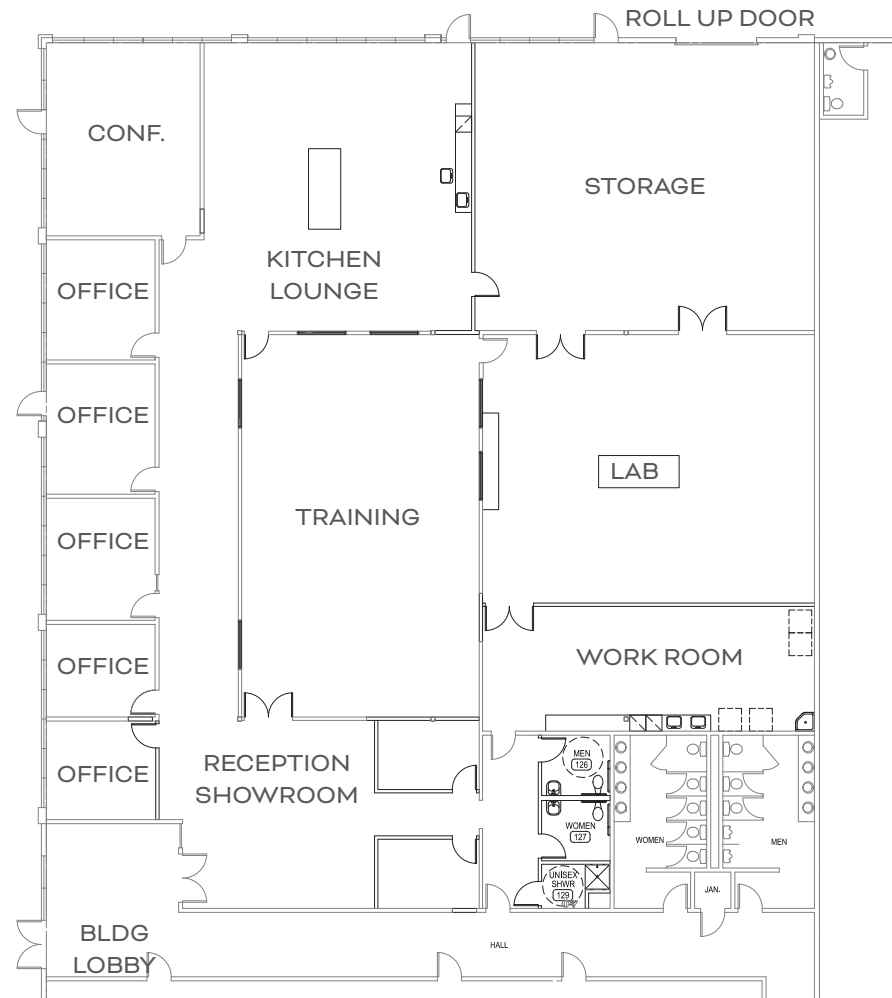

## FLOOR PLAN

10,679 SF

Lease expires 6/30/25

Available now

\$20/SF Gross Asking Price

\$2/SF leasing commission

### Description:

- Five private offices
- Two conference rooms, one is a large training center
- Large kitchen break room area
- Lab area
- Loading storage area
- Private restrooms