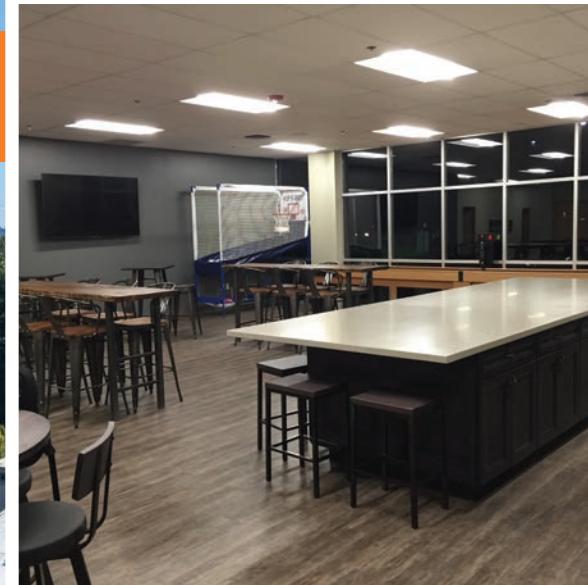

## AVAILABLE SPACE

10,679 SF

Lease expires 6/30/25

Available now

\$20/SF Gross Asking Price

\$2/SF leasing commission

Description:

- Five private offices
- Two conference rooms, one is a large training center
- Large kitchen break room area
- Lab area
- Loading storage area
- Private restrooms

### Description:

- Five private offices
- Two conference rooms, one is a large training center
- Large kitchen break room area
- Lab area
- Loading storage area
- Private restrooms