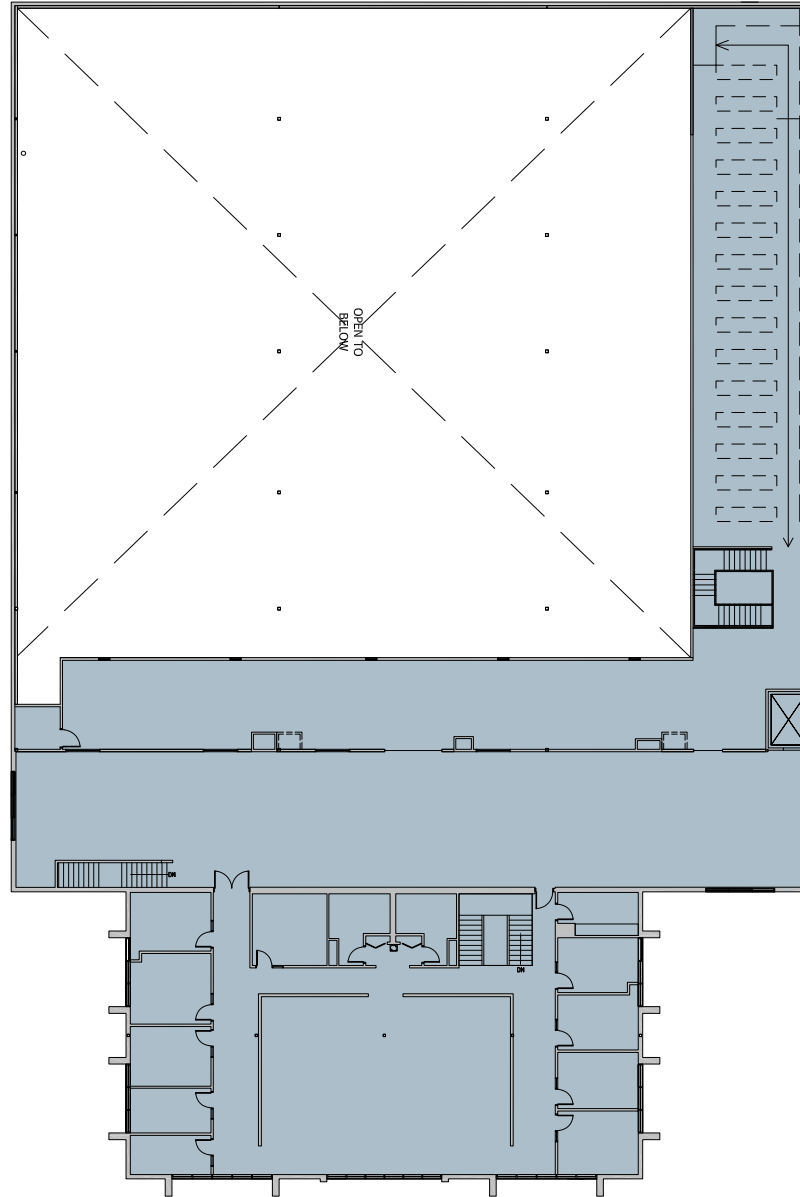

FLOOR 2 | 12,653 SF OFFICE

I-90 R&D CENTER

13150 SE 32nd Street | Bellevue, WA 98005

broderickgroup.com

CONTACT

TYLER SLONE
(425) 274-4281 | slone@broderickgroup.com

ERIC MEUSSNER
(425) 274-4282 | meussner@broderickgroup.com