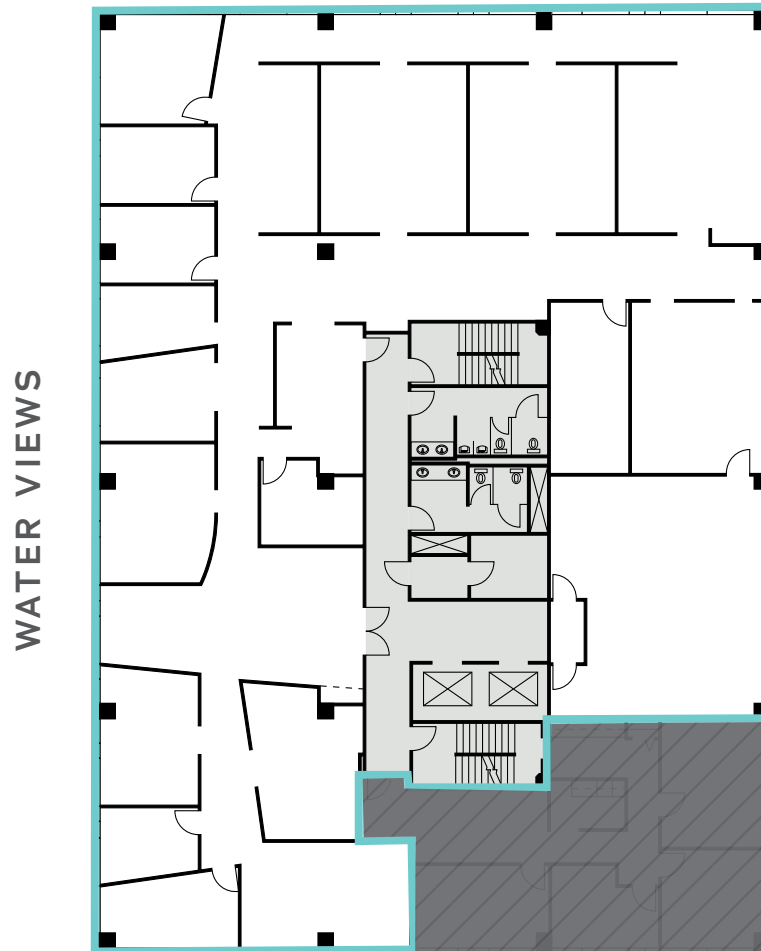

MARKET PLACE

2001 Western Ave
Seattle, Washington

FLOOR 2

Suite 200 · 9,126 SF
Available 12/1/2026

PARTIAL WATER VIEWS

[CLICK TO RETURN TO AVAILABLE SPACE](#)