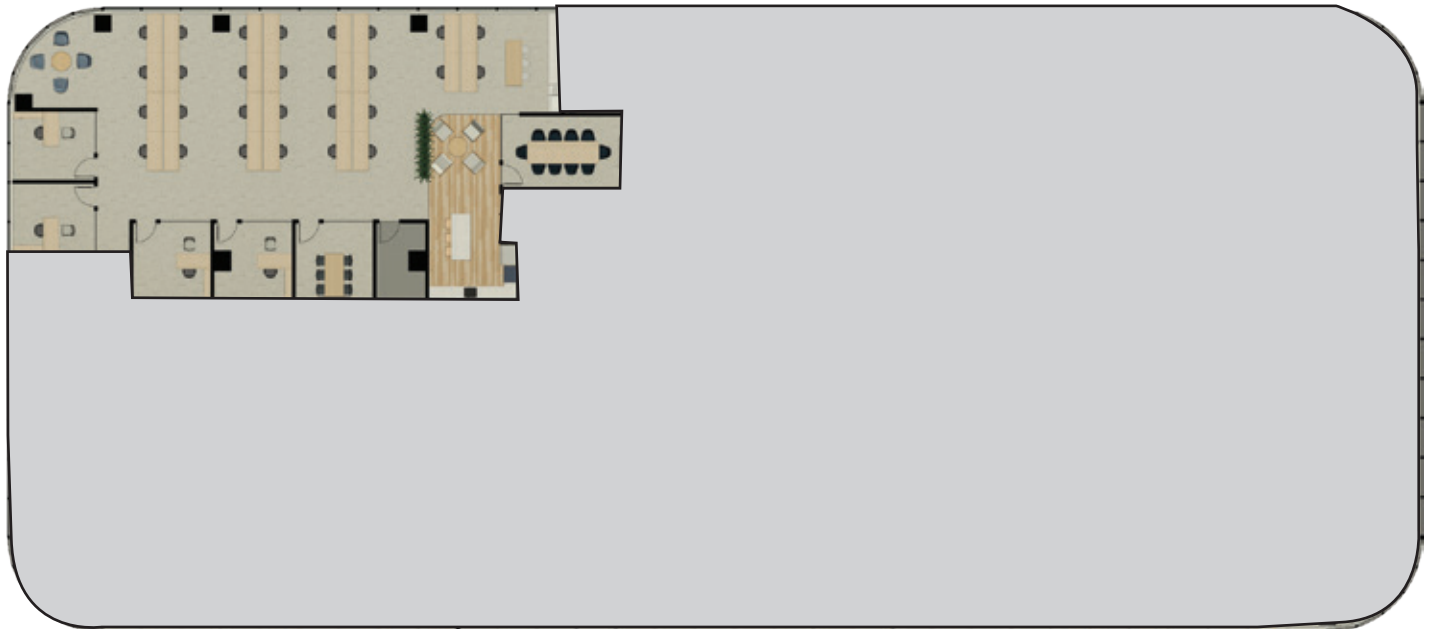

# Suite 910 - Beacon Ready

- 5,615 RSF
- Move-in ready spec suite with furniture and access to exclusive shared amenities on the floor
- Available Now
- [Beacon Ready Marketing Flyer](#)

 [VIRTUAL TOUR](#)