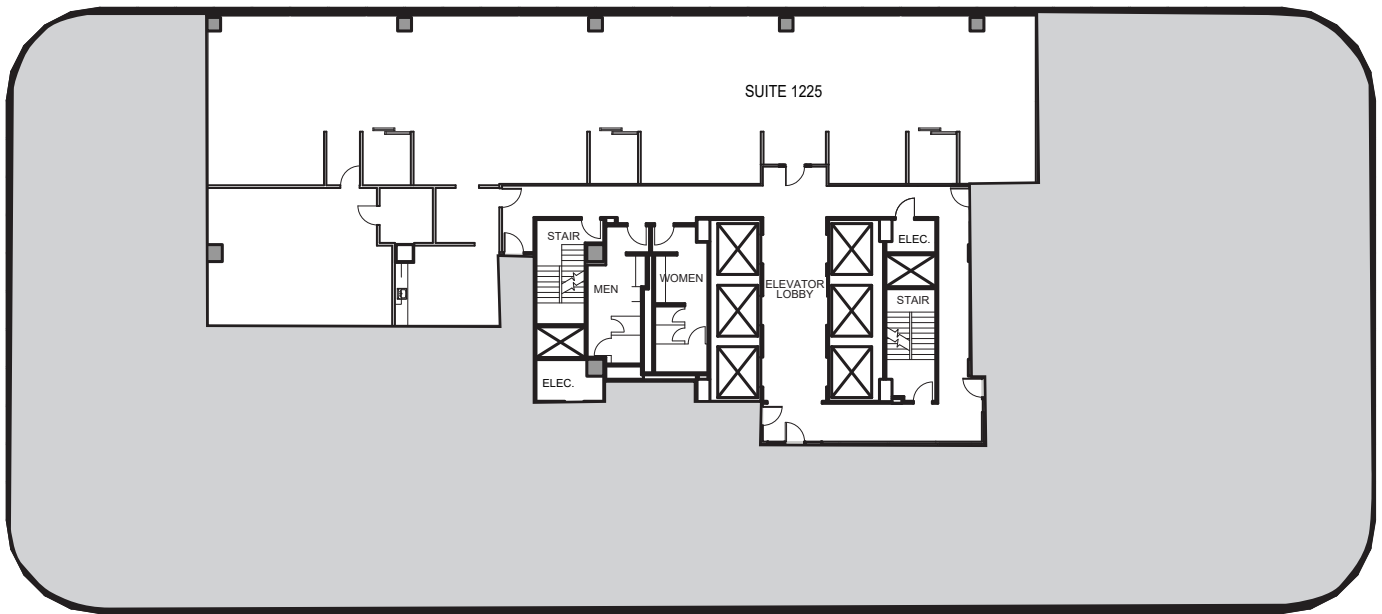

Suite 1225

- 5,488 RSF
- Available Now

 **VIRTUAL TOUR**

 **BACK TO AVAILABLE SPACE**

1100 Olive Way / 1730 Minor Avenue Seattle WA 98101
metparkseattle.com