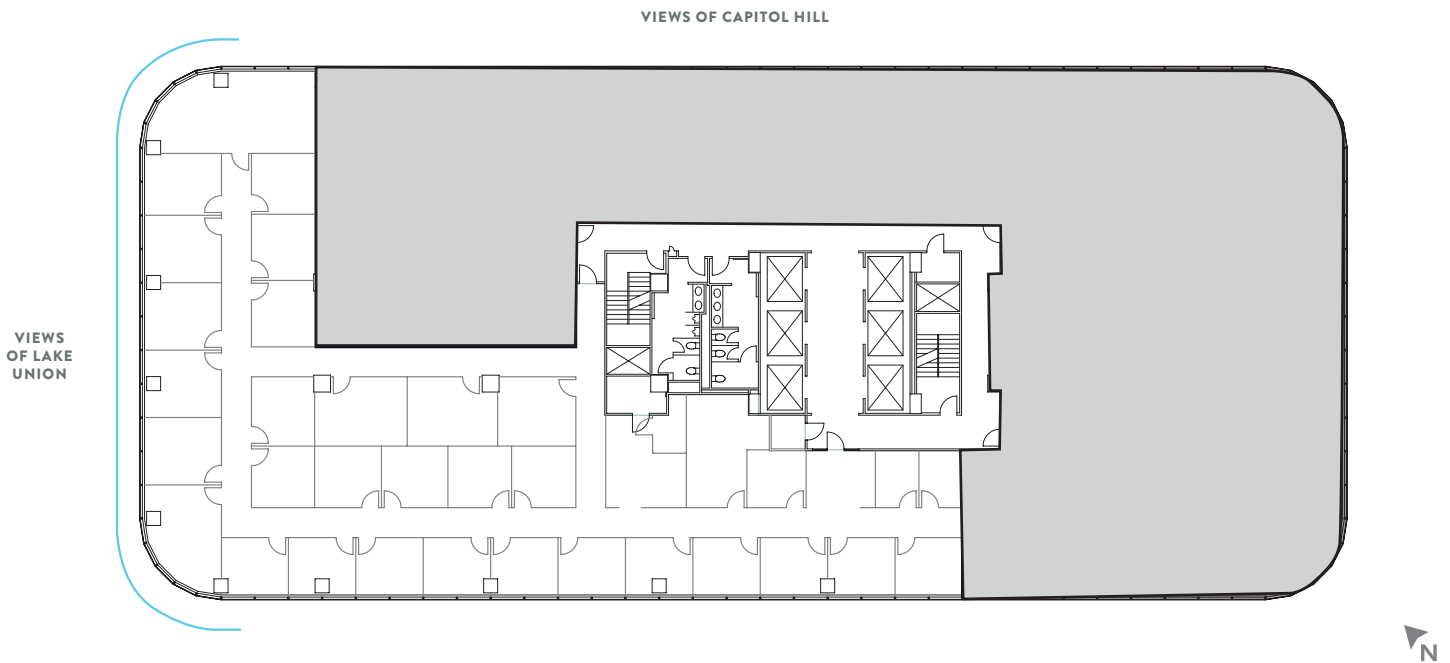

West Building

Suite 1200

- 8,579 RSF
- Available Now

[▶ VIRTUAL TOUR](#)

[↑ BACK TO AVAILABLE SPACE](#)

1100 Olive Way / 1730 Minor Avenue Seattle WA 98101
metparkseattle.com

BEACON

BRODERICK
GROUP