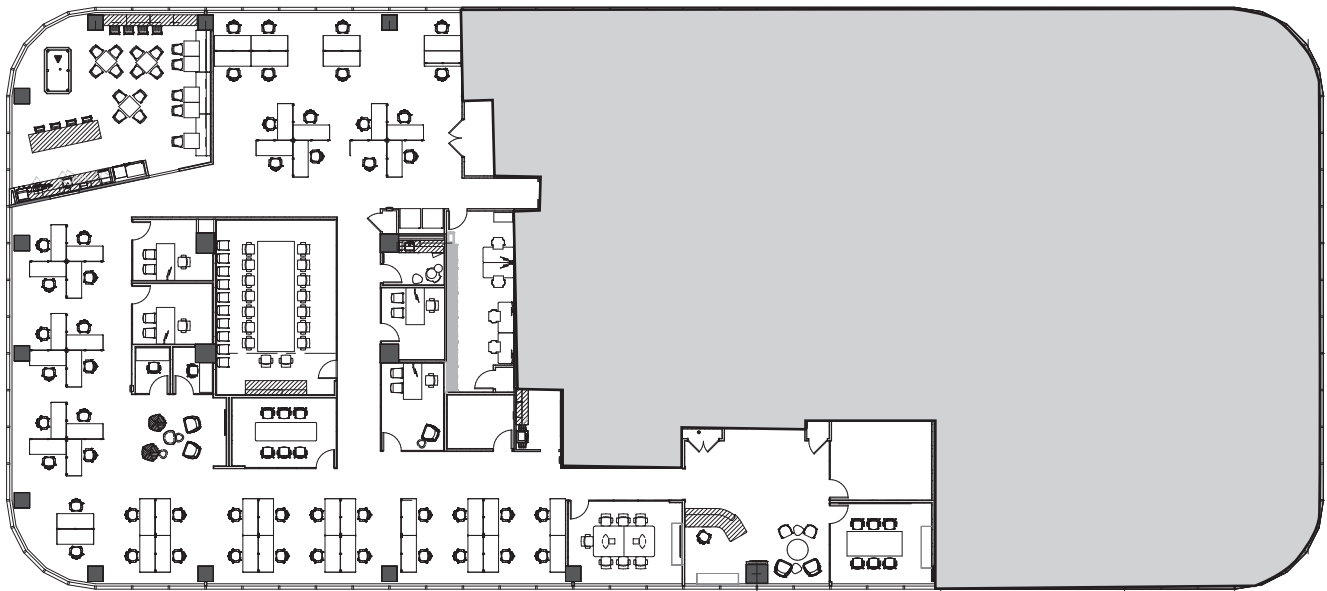

Suite 1100

- 11,078 RSF
- Move-in ready with furniture
- Available Now

 [VIRTUAL TOUR](#)

[BACK TO AVAILABLE SPACE](#)

1100 Olive Way / 1730 Minor Avenue Seattle WA 98101
metparkseattle.com