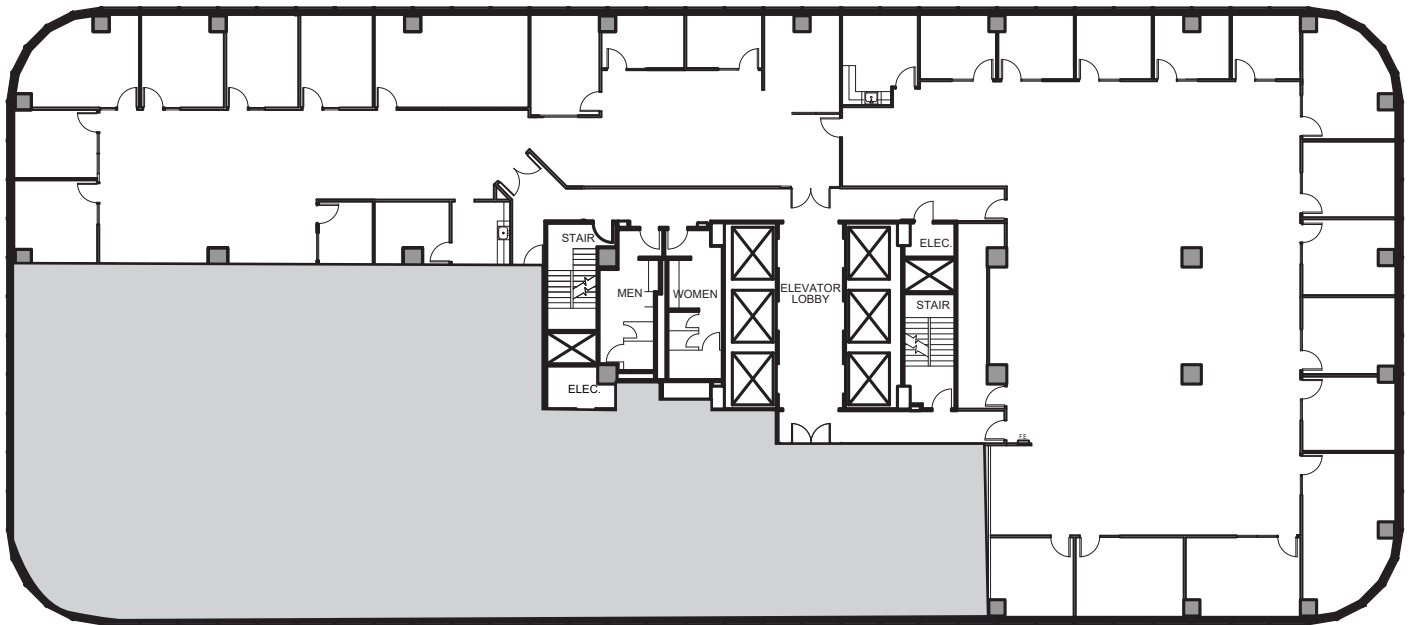

Suite 1030

- 13,334 RSF
- Available Now

 **VIRTUAL TOUR**

BACK TO AVAILABLE SPACE

1100 Olive Way / 1730 Minor Avenue Seattle WA 98101
metparkseattle.com