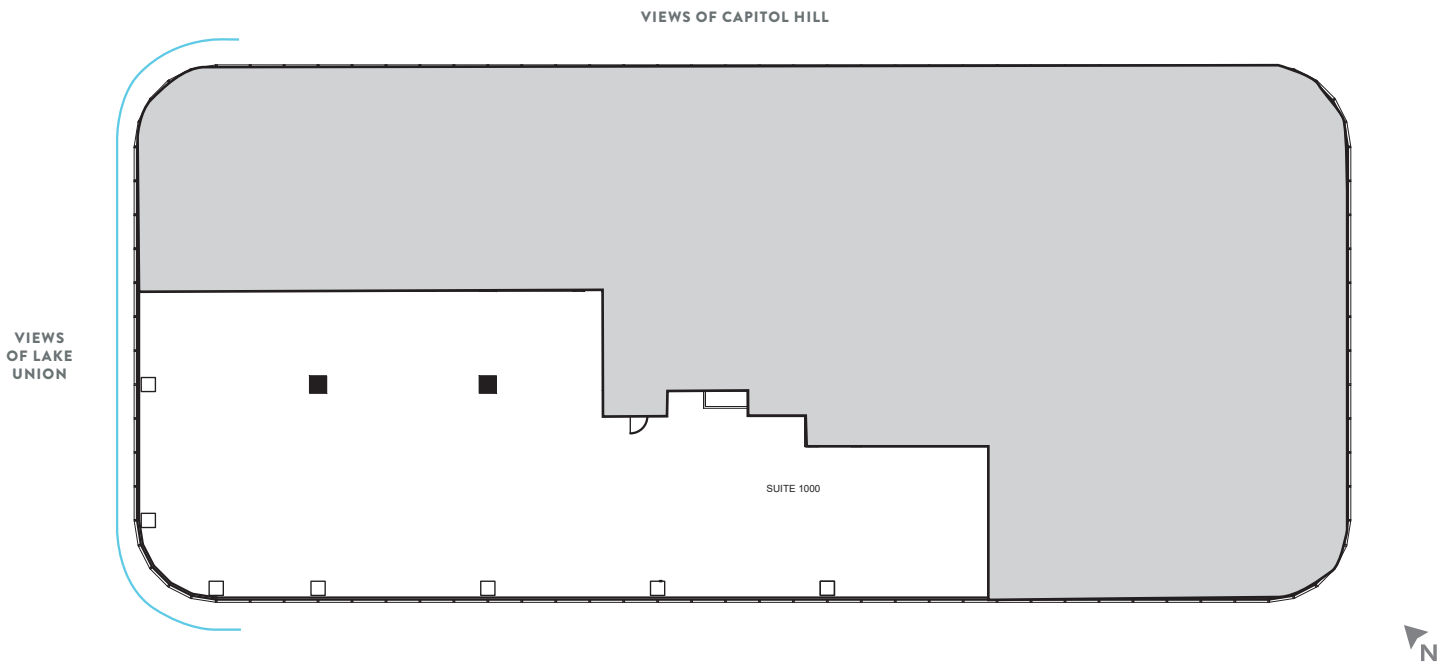

West Building

Suite 1000

- 7,877 RSF
- Available Now

[▶ VIRTUAL TOUR](#)

[↑ BACK TO AVAILABLE SPACE](#)

1100 Olive Way / 1730 Minor Avenue Seattle WA 98101
metparkseattle.com

BEACON

BRODERICK
GROUP