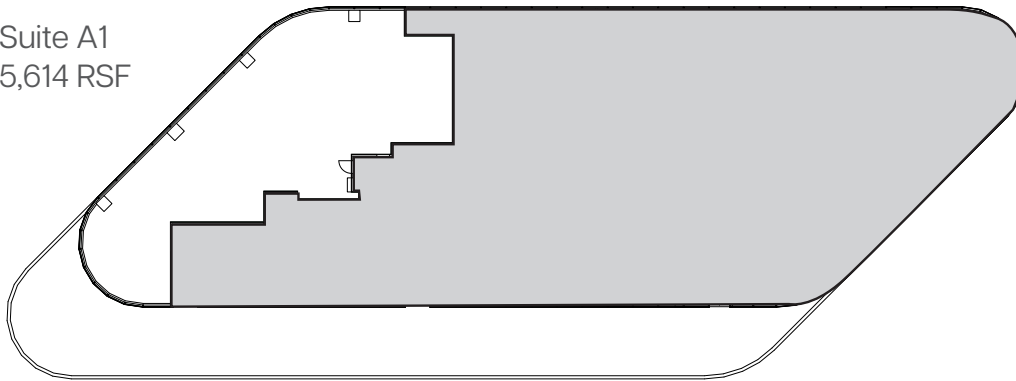

# Suite 2000

- 10,572 RSF (A1 - 5,614 RSF, A2 - 4,958 RSF)
- Fully furnished spec suites with private deck
- Available Now

 **VIRTUAL TOUR**

Suite A1  
5,614 RSF

Suite A2  
4,958 RSF

 **BACK TO AVAILABLE SPACE**