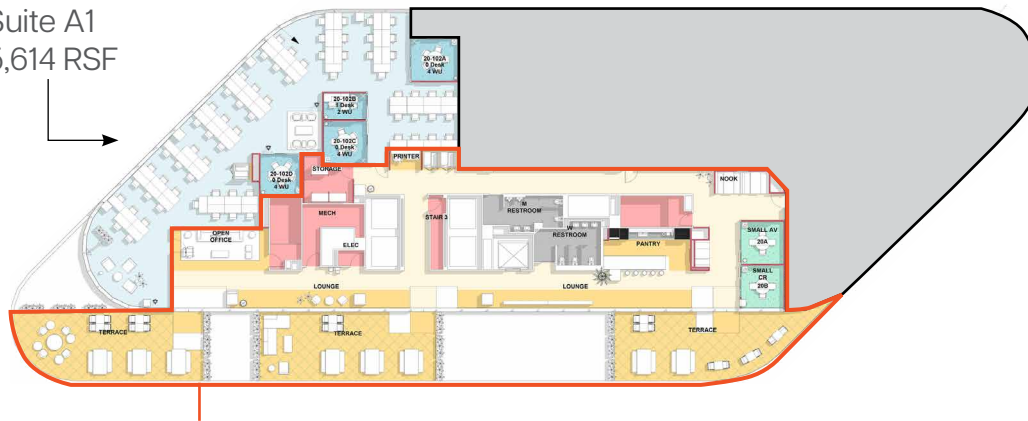

Suite 2000

- 10,572 RSF (A1 - 5,614 RSF, A2 - 4,958 RSF)
- Fully furnished spec suites with private deck
- Available Now

 VIRTUAL TOUR

Suite A1
5,614 RSF

COMMON FLOOR AMENITIES

Suite A2
4,958 RSF

COMMON FLOOR AMENITIES