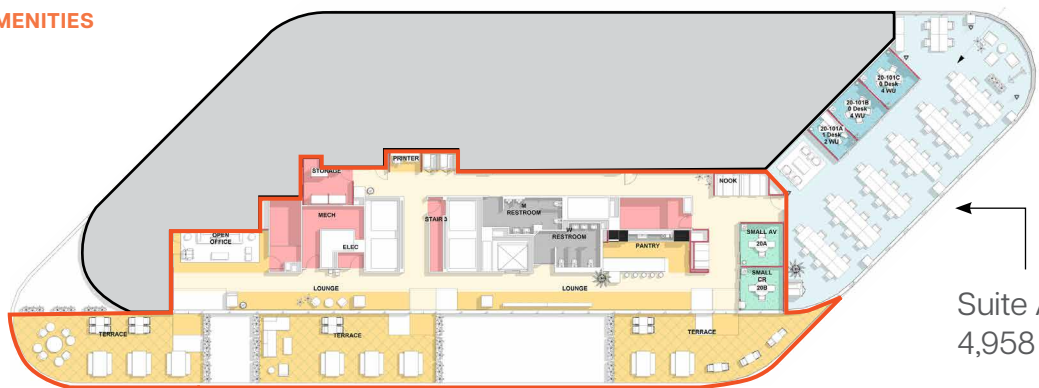

Suite 2000

- 10,572 RSF (A1 - 5,614 RSF, A2 - 4,958 RSF)
- Fully furnished spec suites with private deck
- Available Now

 VIRTUAL TOUR

Suite A1
5,614 RSF

COMMON FLOOR AMENITIES

Suite A2
4,958 RSF

COMMON FLOOR AMENITIES

 **BACK TO AVAILABLE SPACE**

1100 Olive Way / 1730 Minor Avenue Seattle WA 98101
metparkseattle.com