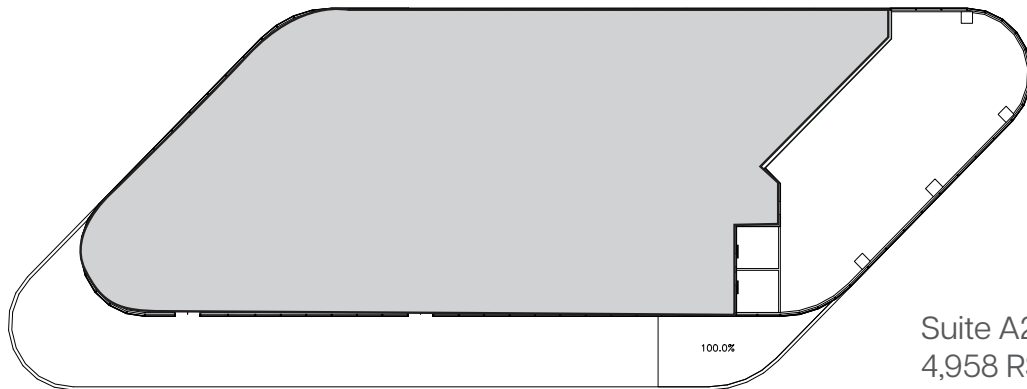

# Suite 2000

- 10,572 RSF (A1 - 5,614 RSF, A2 - 4,958 RSF)
- Fully furnished spec suites with private deck
- Available Now

 **VIRTUAL TOUR**

Suite A1  
5,614 RSF

Suite A2  
4,958 RSF

 **BACK TO AVAILABLE SPACE**