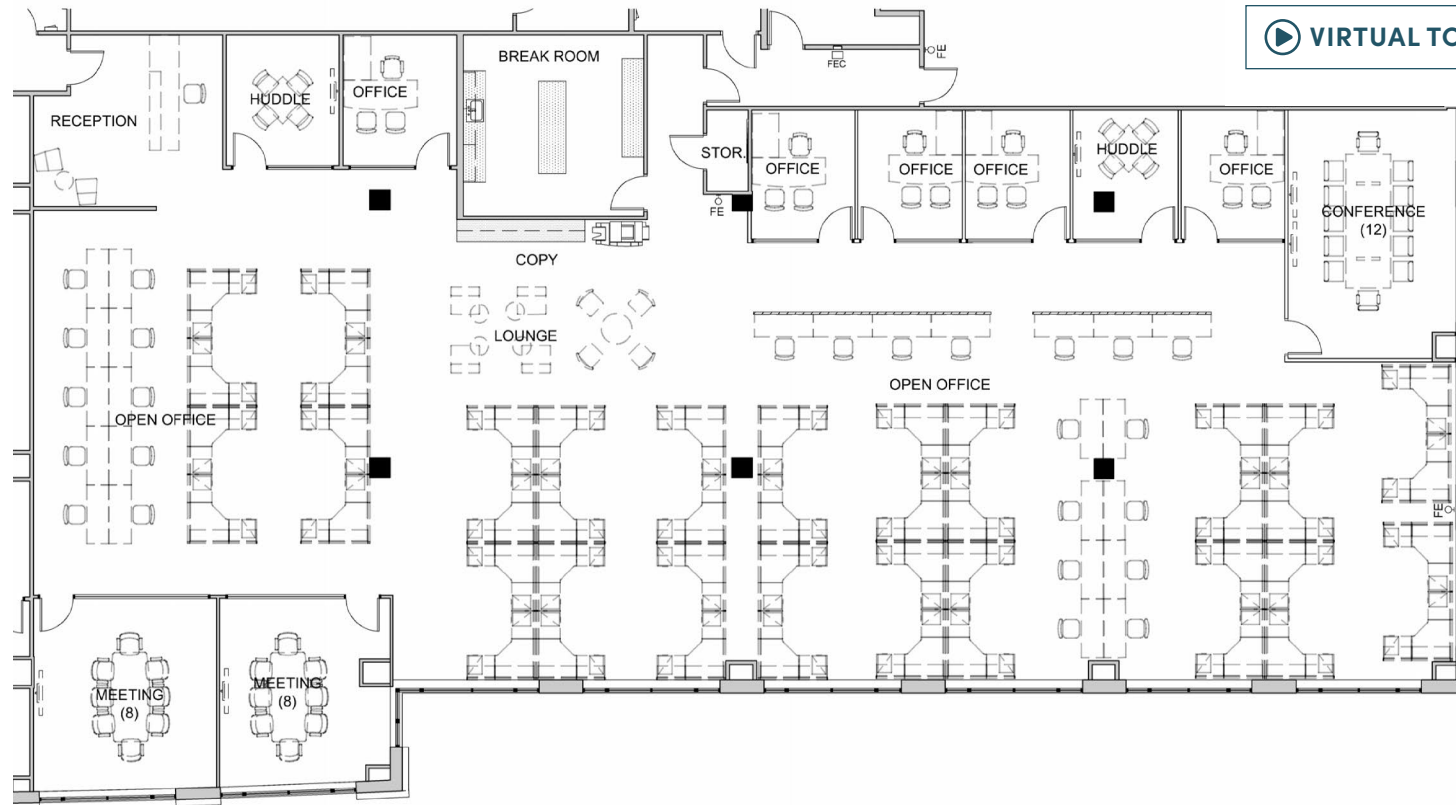

REDMOND TECH CENTER

18300 REDMOND WAY
REDMOND, WA 98052

FLOOR 2

SPEC PLAN

SUITE 220

7,926 RSF

AVAILABLE NOW

[▶ VIRTUAL TOUR](#)