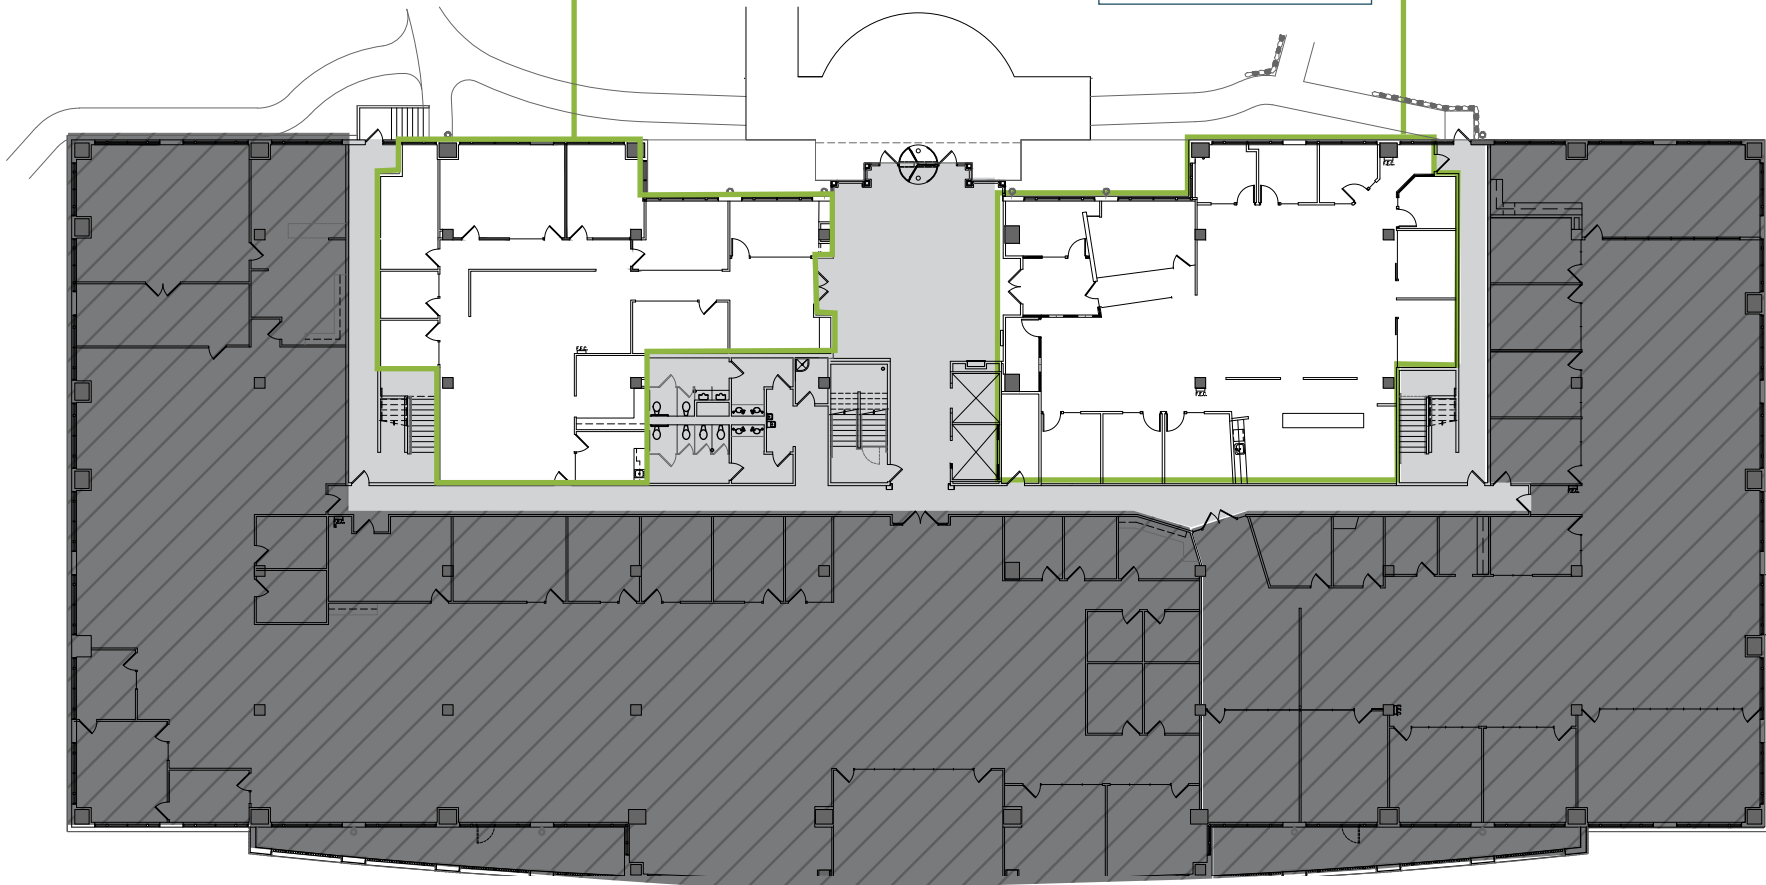

REDMOND TECH CENTER

18300 REDMOND WAY
REDMOND, WA 98052

FLOOR 1

SUITE 100
3,731 RSF
AVAILABLE 2/1/2027

SUITE 120
4,460 RSF
AVAILABLE NOW

[▶ VIRTUAL TOUR](#)

GRANT YERKE
425.646.5264
yerke@broderickgroup.com