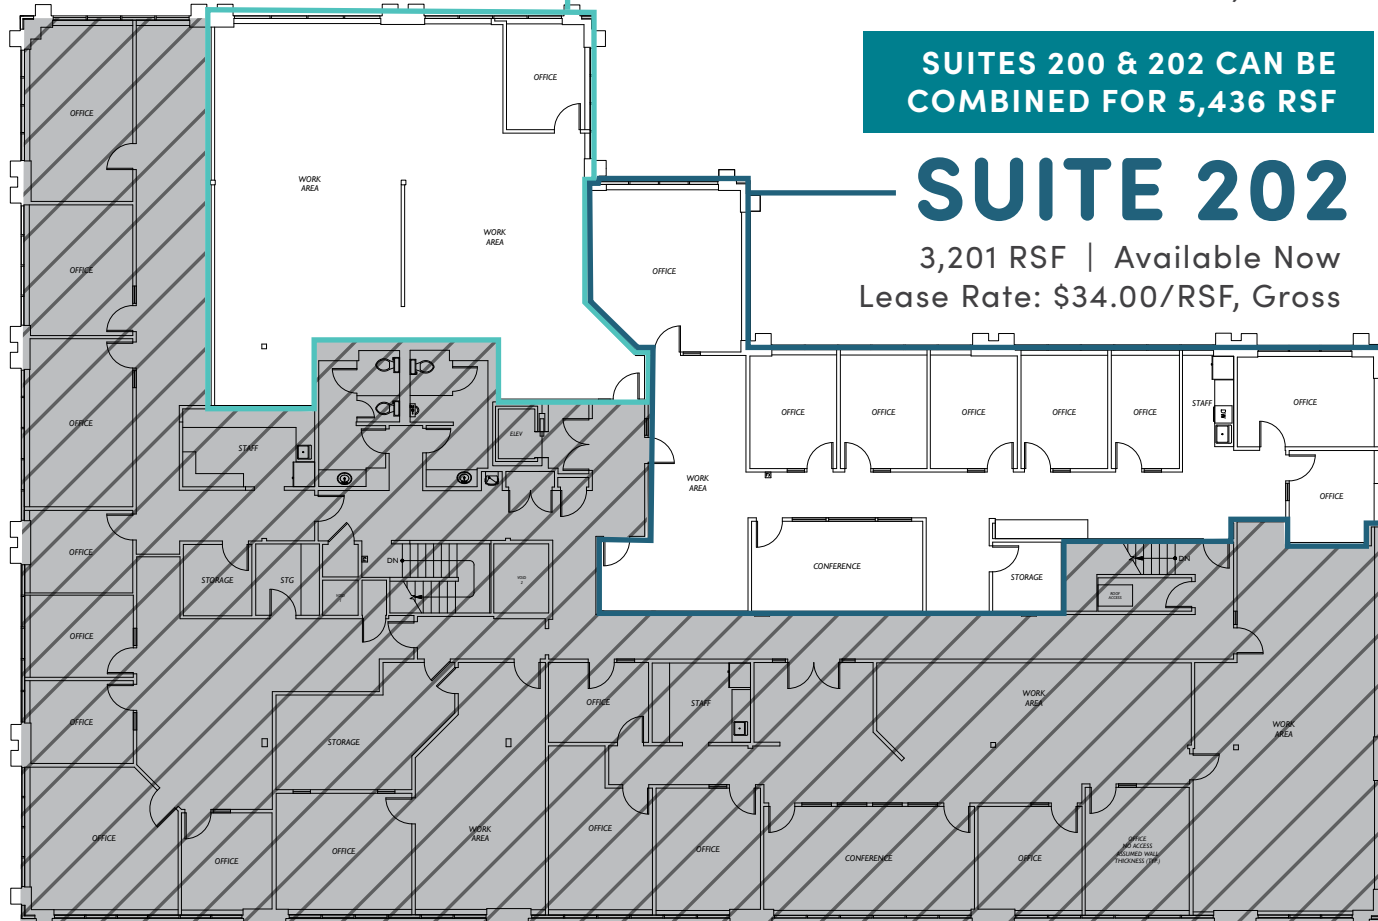

Recently improved lobby and common areas

Secured storage available

Parking ratio of 3.5 stalls per 1,000 RSF including covered stalls

PACIFIC INTERNATIONAL BUILDING

2700 RICHARDS RD | BELLEVUE, WA

SUITE 200

2,235 RSF | Available Now
Lease Rate: \$34.00/RSF, Gross

SUITES 200 & 202 CAN BE COMBINED FOR 5,436 RSF

SUITE 202

3,201 RSF | Available Now
Lease Rate: \$34.00/RSF, Gross

JEFF LIVINGSTON | 425.274.4288
livingston@broderickgroup.com