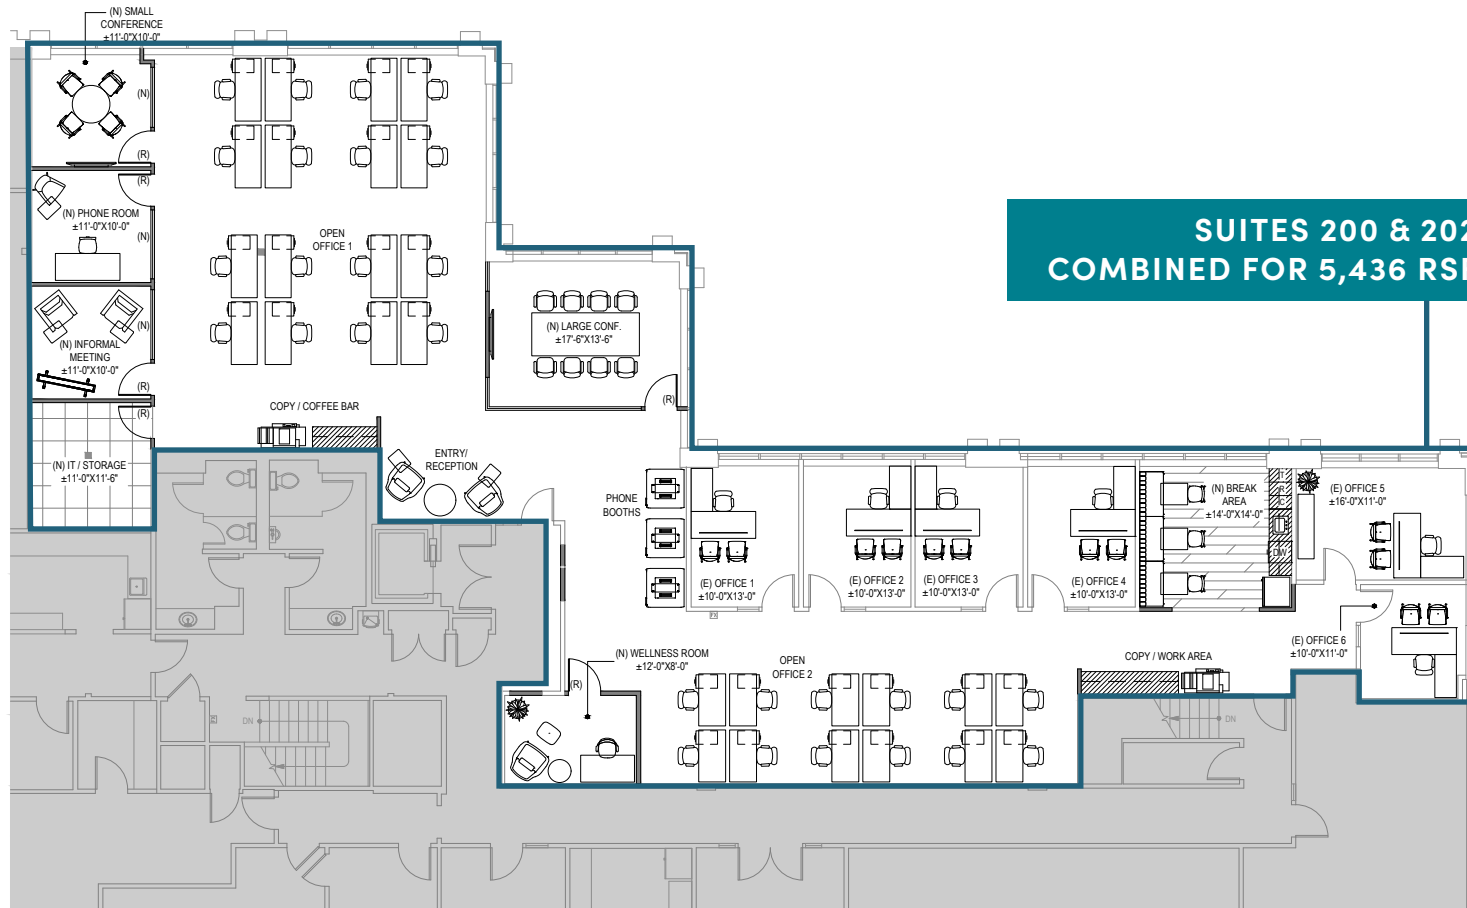

2,235 RSF | Available Now
Lease Rate: \$34.00/RSF, Gross

SUITES 200 & 202 CAN BE COMBINED FOR 5,436 RSF

SUITE 202

3,201 RSF | Available Now
Lease Rate: \$34.00/RSF, Gross

JEFF LIVINGSTON | 425.274.4288
livingston@broderickgroup.com

PACIFIC INTERNATIONAL BUILDING

2700 RICHARDS RD | BELLEVUE, WA

SPECULATIVE FLOOR PLAN

**SUITES 200 & 202
COMBINED FOR 5,436 RSF**

**15 MINUTES
TO ISSAQUAH**

**15 MINUTES
TO DOWNTOWN
SEATTLE**

**10 MINUTES
TO DOWNTOWN
BELLEVUE**