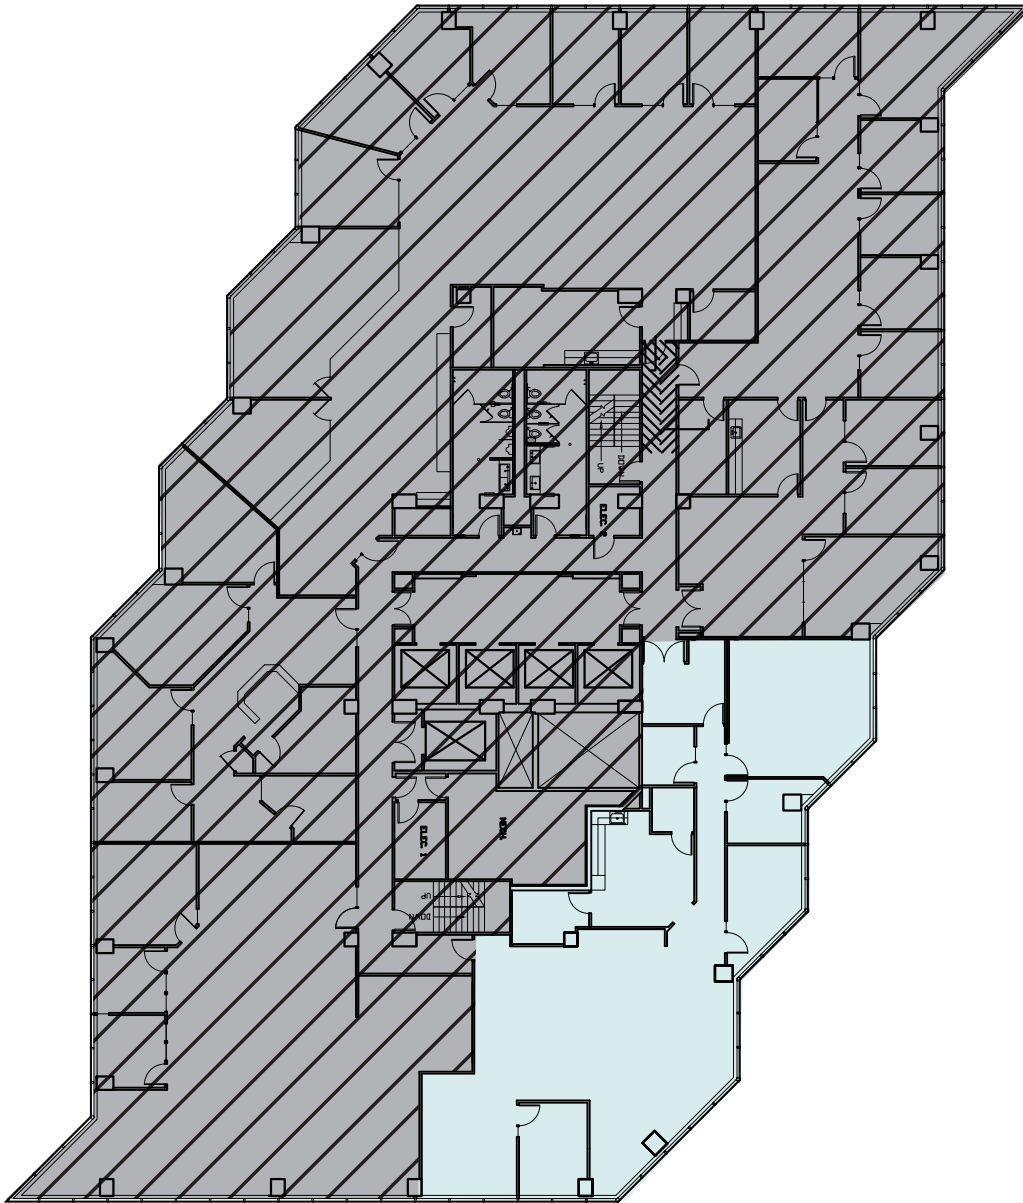

SYMETRA[®]

CENTER

777 108th Avenue NE
Bellevue, WA 98004

20TH FLOOR

Suite 2030 • 3,893 RSF

Available Now

- East facing suite with mix of offices and open area

GRANT YERKE