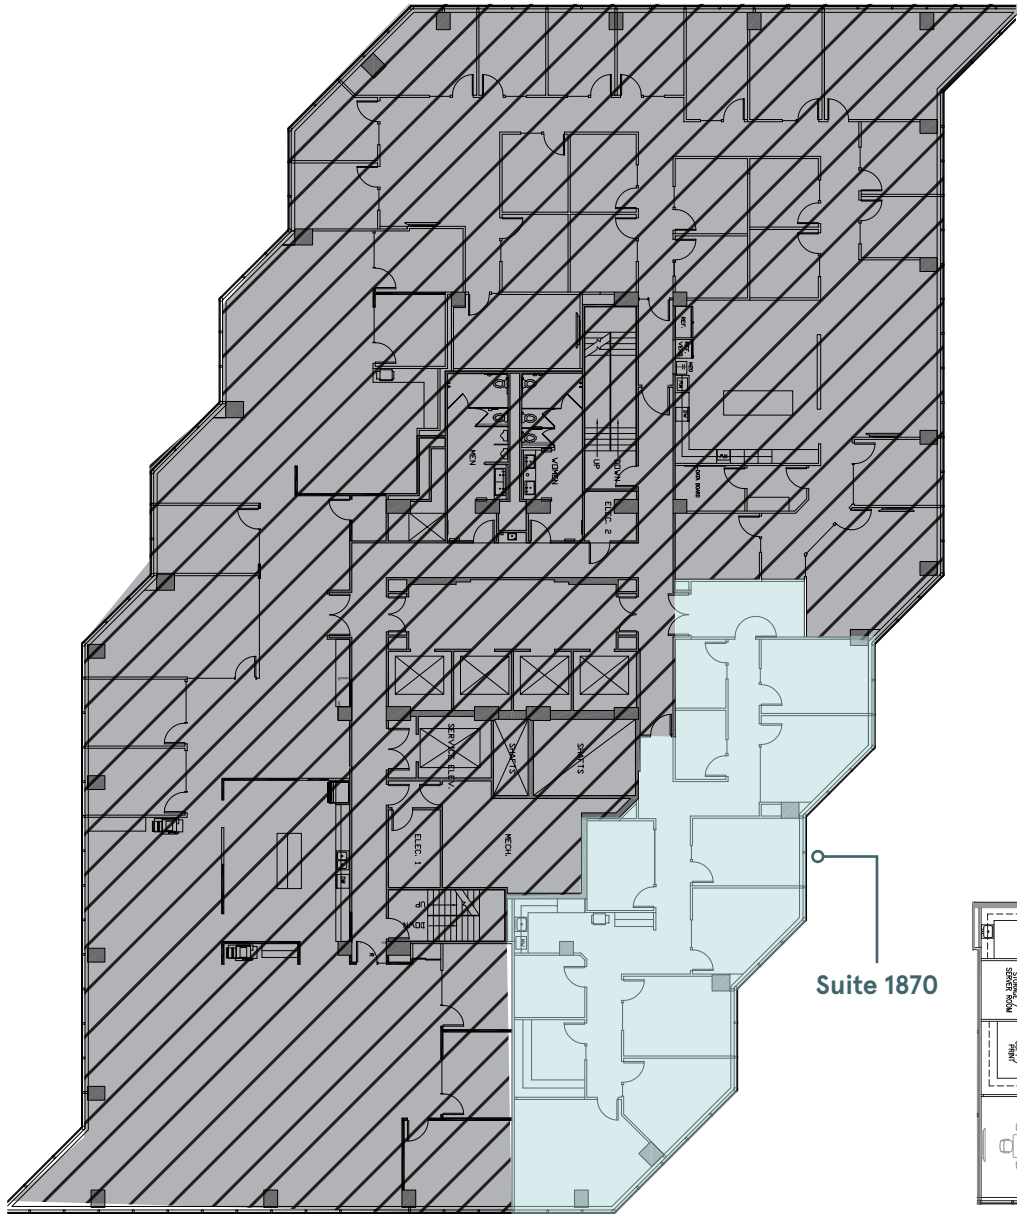

# SYMETRA<sup>®</sup>

CENTER

777 108<sup>th</sup> Avenue NE  
Bellevue, WA 98004

Suite 1870

Suite 1870  
Spec Plan

## 18<sup>TH</sup> FLOOR

Suite 1870 • 3,509 RSF

Available Now

- Heavily built out suite with direct lobby exposure and views looking North and East to the Cascades

GRANT YERKE

425.646.5264

[yerke@broderickgroup.com](mailto:yerke@broderickgroup.com)