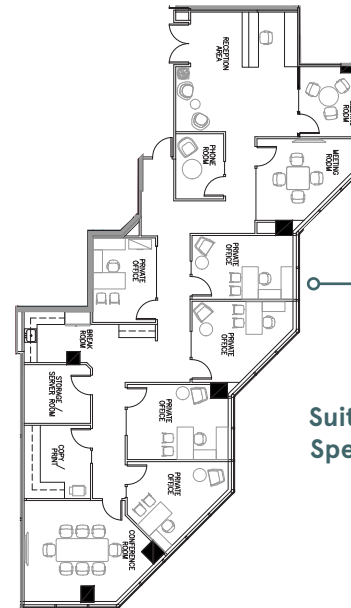

# SYMETRA<sup>®</sup>

CENTER

777 108<sup>th</sup> Avenue NE  
Bellevue, WA 98004

Suite 1870

Suite 1870  
Spec Plan

## 18<sup>TH</sup> FLOOR

Suite 1870 • 3,509 RSF

Available Now

- Heavily built out suite with direct lobby exposure and views looking North and East to the Cascades

GRANT YERKE

425.646.5264

[yerke@broderickgroup.com](mailto:yerke@broderickgroup.com)