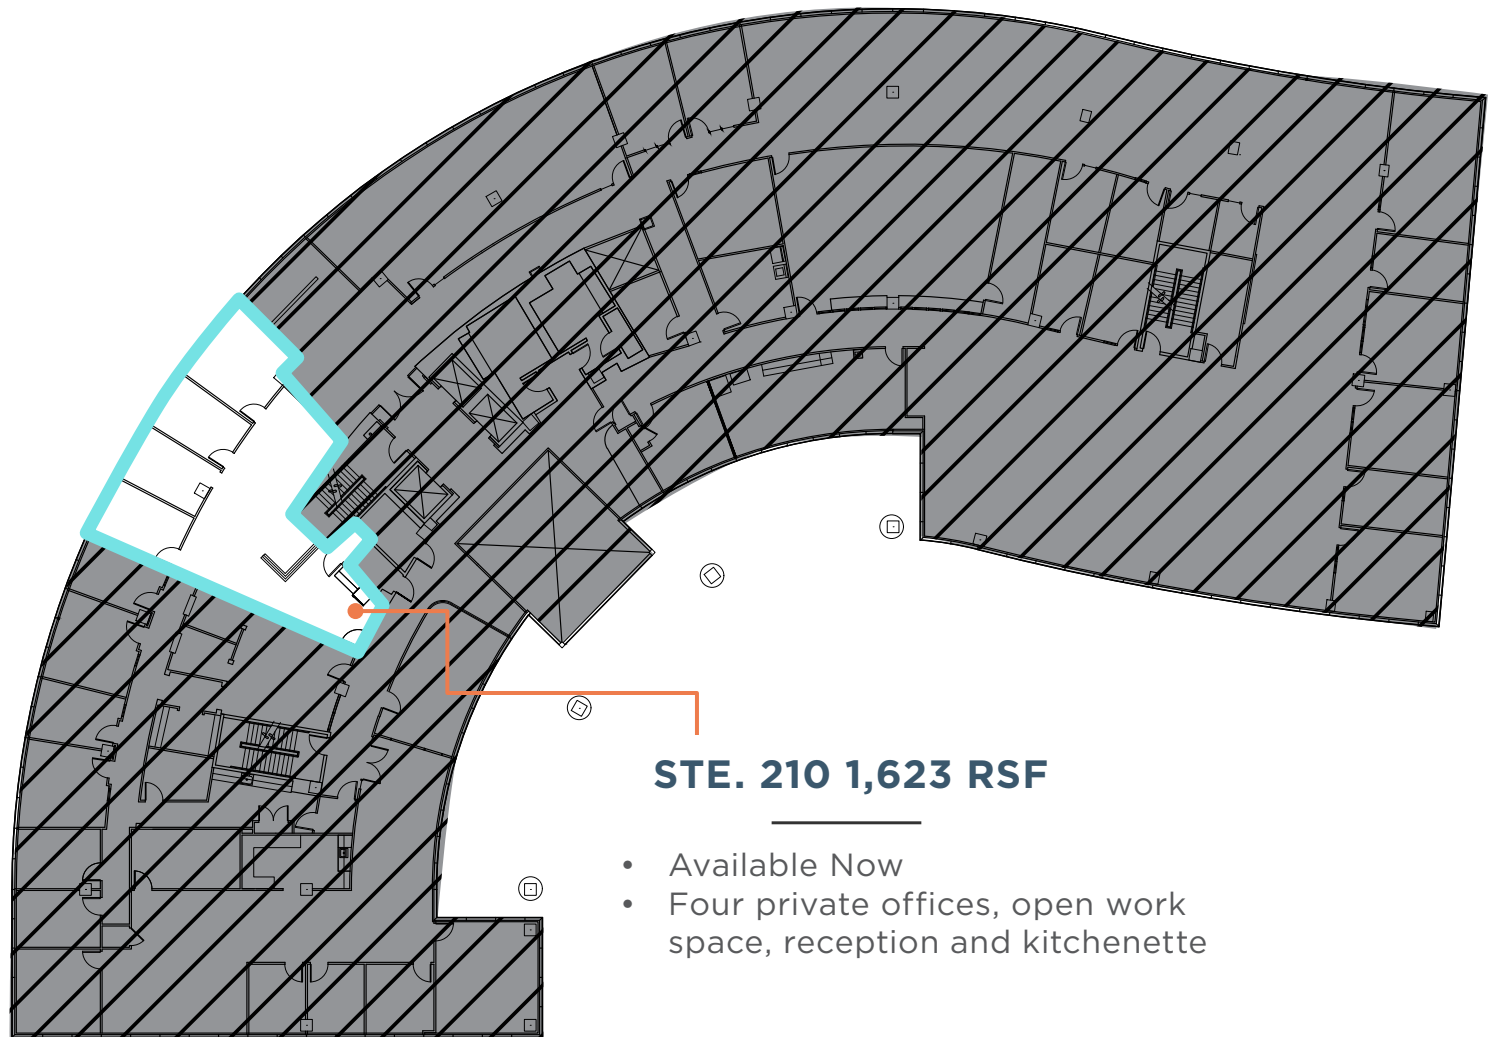

425.646.5266

haehl@broderickgroup.com

2ND FLOOR

BACK TO AVAILABLE SPACES