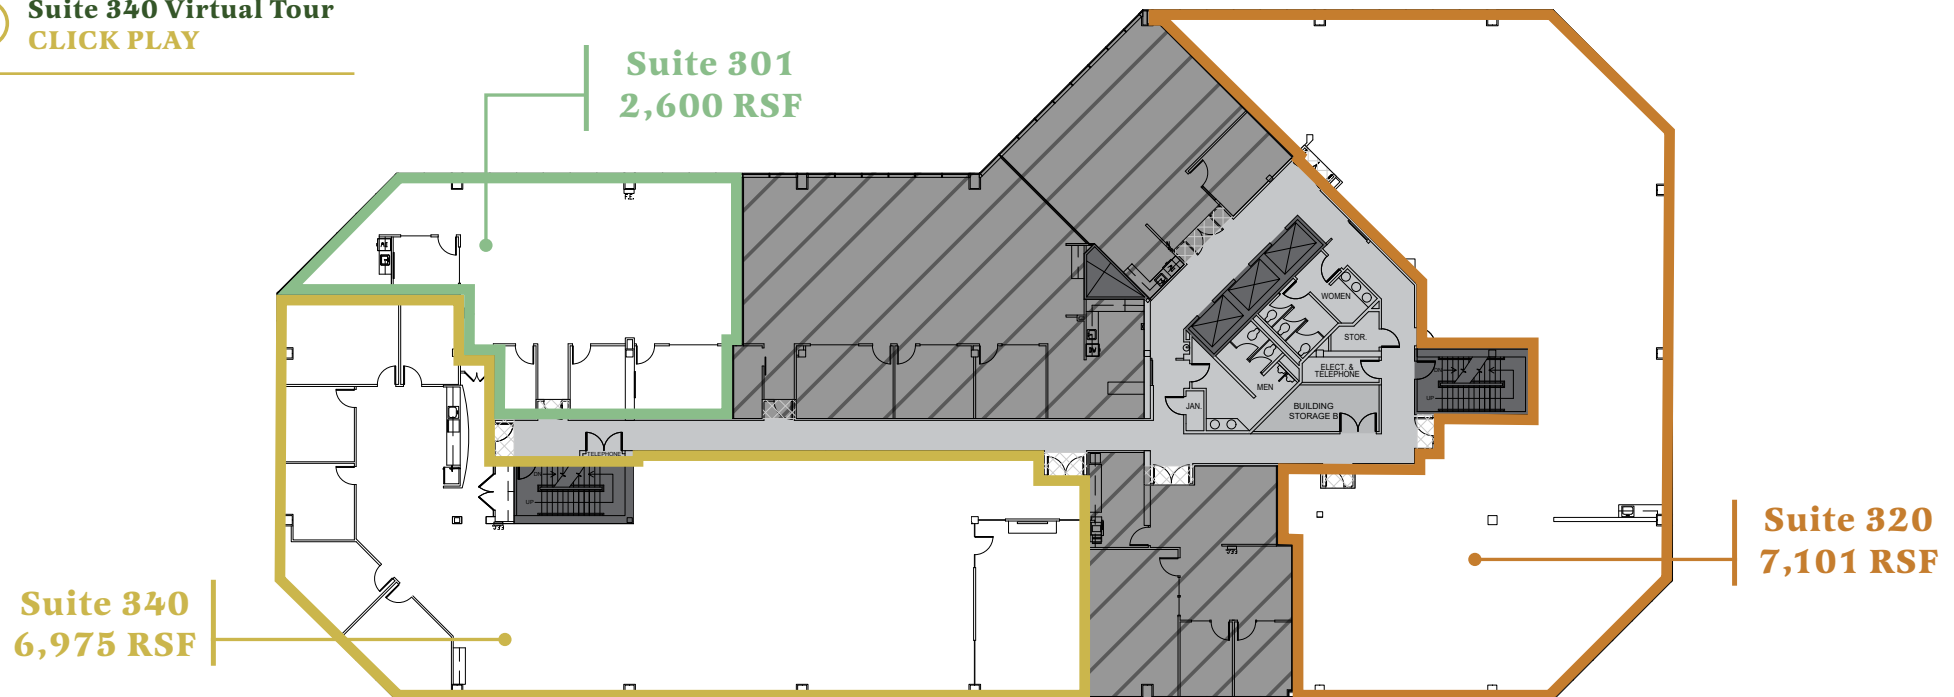

CASCADE YARD

www.cascadeyard.com

BUILDING I: FLOOR 3

Suite 301 | 2,600 RSF | Available Now

Suite 320 | 7,101 RSF | Available Now

Suite 340 | 6,975 RSF | Available Now

3RD FLOOR CONTIGUOUS:

16,676 RSF

 **Suite 340 Virtual Tour**
CLICK PLAY

 [BACK TO AVAILABLE SPACE](#)