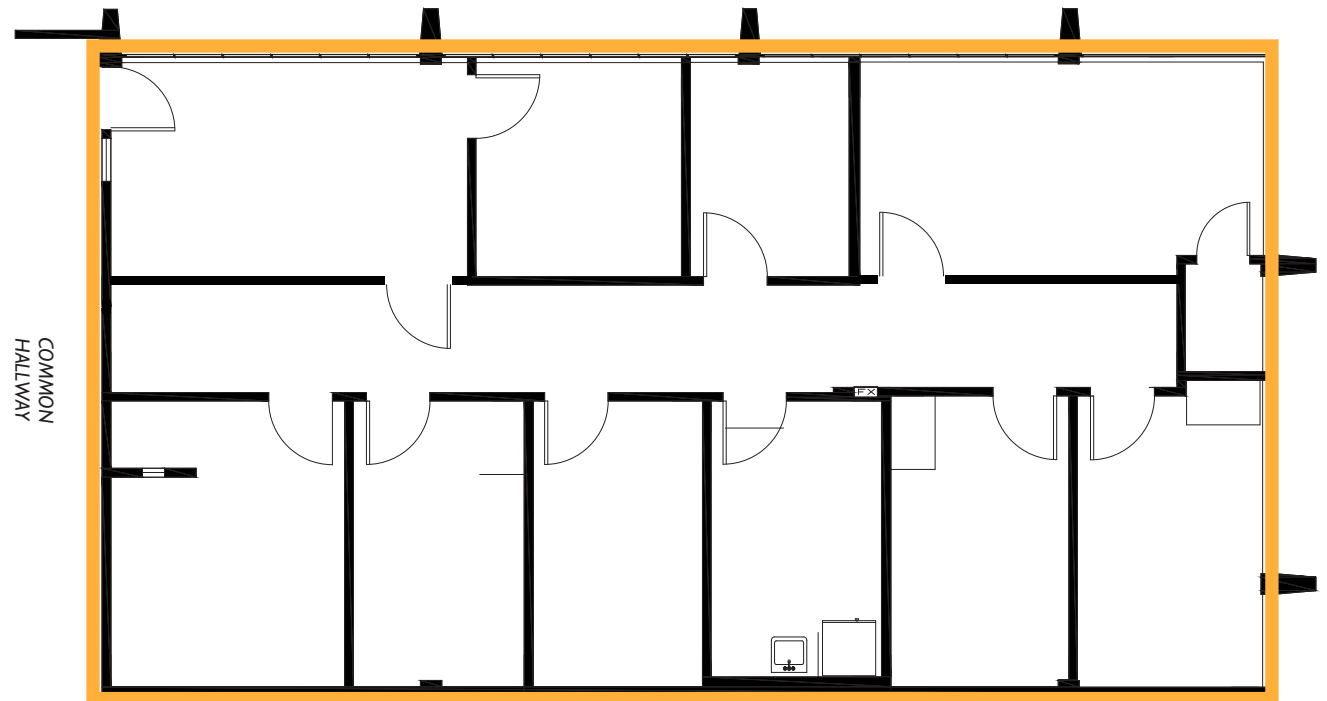

## AVAILABLE SPACE

### SUITE 101

1,927 SF

- + Available Now
- + Heavy private office buildout
- + Great visibility corner suite on busy roads in Downtown Redmond
- + Direct access off building lobby entrance
- + Turn-key for select uses