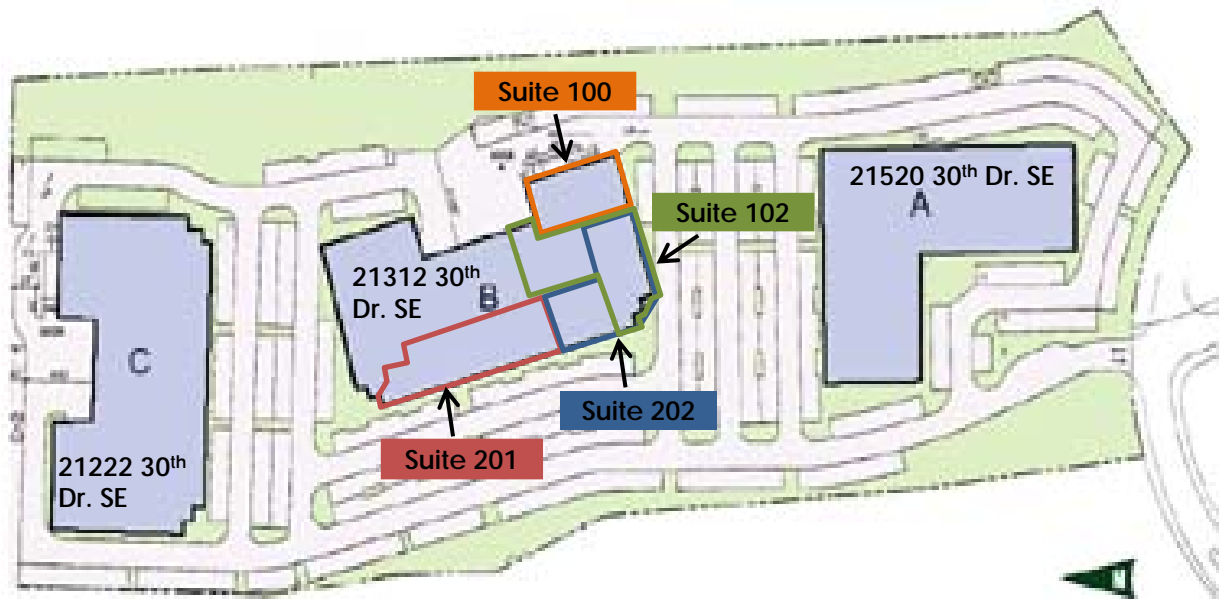

HIGHLANDS CAMPUSTECH CENTRE ♦ BLDG B

Office & Flex ♦ Up to 32,402 RSF Total Available

21312 30th Drive SE, Bothell, WA 98021

PROPERTY HIGHLIGHTS

- Office and/or office/warehouse space
- Ample parking: 3 stalls per 1,000 SF
- On-site deli
- 13-acre campus setting at entrance of Highlands Campus

AVAILABLE SPACE

- Suite 100 – 5,898 RSF (4,047 RSF Office)
- Suite 201 – 9,201 RSF (100% Office)
- Suite 202 – 8,253 RSF (100% Office)
- Suites 102/202 – 17,303 RSF Total (75% Office/Tech)

Suites can combine for up to 32,402 SF Total (6,245 SF Warehouse; 26,157 SF Office)

All suites are available now.

HIGHLANDS CAMPUSTECH CENTRE ♦ BLDG B

21312 30th Drive SE, Bothell, WA 98021

AVAILABLE SPACE

| Suite(s) | Floor(s) | Total SF | Office SF | Warehouse SF |
|-----------------|----------|-----------|-----------|--------------|
| 100 | 1 | 5,898 SF | 4,047 SF | 1,851 SF |
| 201 | 2 | 9,201 SF | 9,201 SF | 0 |
| 202 | 2 | 8,253 SF | 8,253 SF | 0 |
| 201/202 | 2 | 17,454 SF | 17,454 SF | 0 |
| 102/202 | 1-2 | 17,303 SF | 12,909 SF | 4,394 SF |
| 100/102/202 | 1-2 | 23,201 SF | 16,956 SF | 6,245 SF |
| 102/201/202 | 1-2 | 26,504 SF | 22,110 SF | 4,394 SF |
| 100/102/201/202 | 1-2 | 32,402 SF | 26,157 SF | 6,245 SF |

SITE PLAN

HIGHLANDS CAMPUSTECH CENTRE ♦ BLDG B

21312 30th Drive SE, Bothell, WA 98021

1st FLOOR

Suite 100
5,898 RSF
1,851 RSF
Warehouse
4,047 RSF
Office

Suite 102
9,050 RSF
4,394 RSF
Warehouse
4,656 RSF
Office