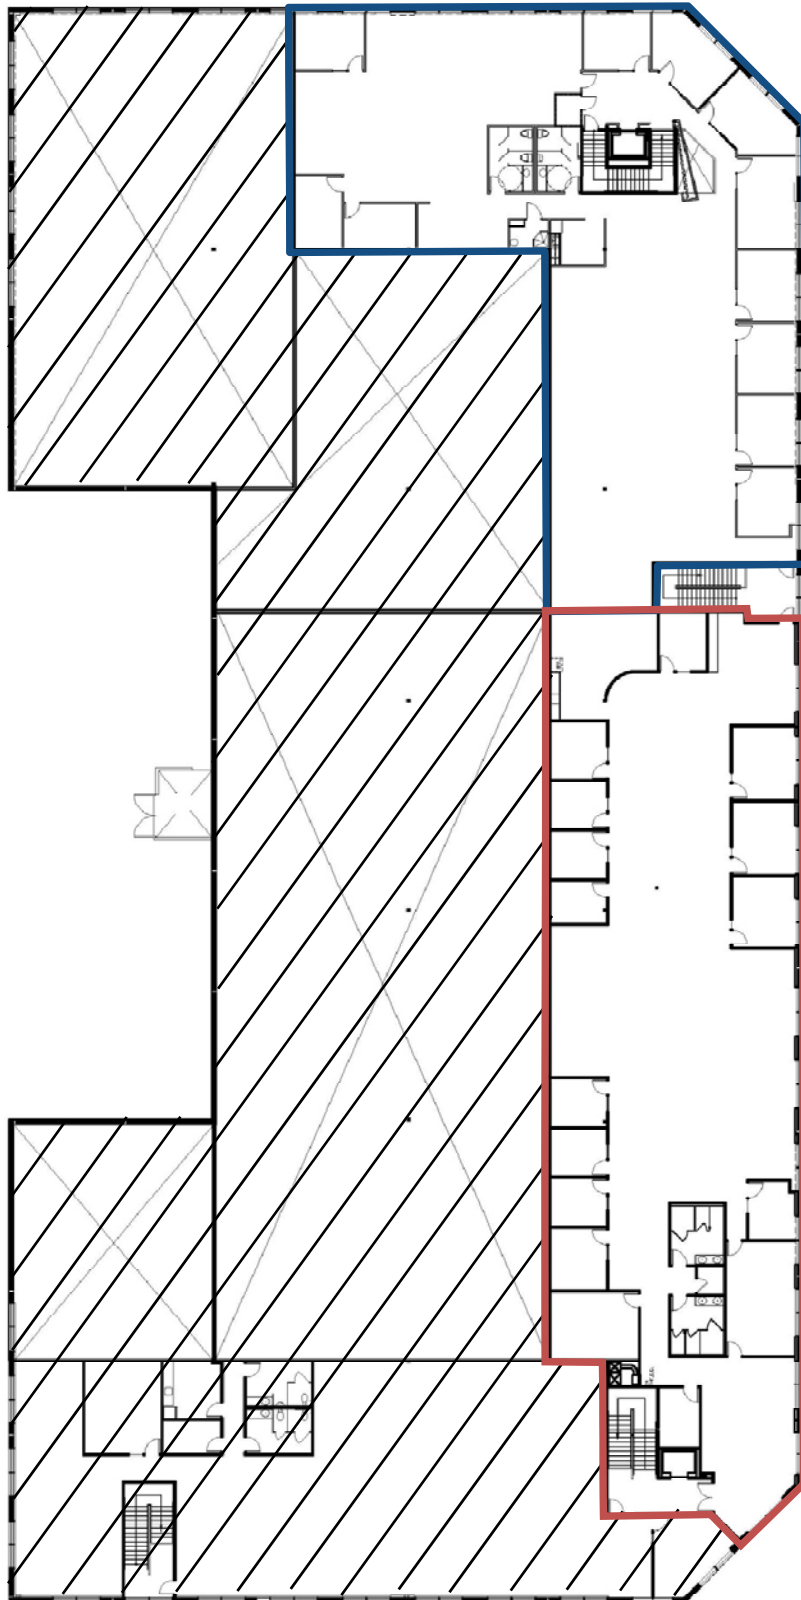

HIGHLANDS CAMPUSTECH CENTRE ♦ BLDG B

21312 30th Drive SE, Bothell, WA 98021

2nd FLOOR

Suite 202
8,253 RSF
All Office

Suite 201
9,201 RSF
All Office

See possible suite combinations on page 2 of this flyer