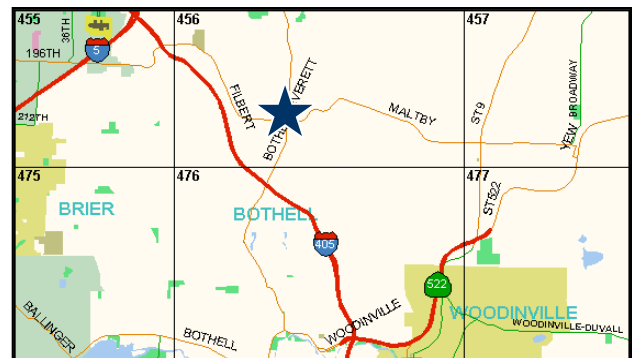

AVAILABLE SPACE

- Suite 100 – 5,898 RSF (4,047 RSF Office)
- Suite 201 – 9,201 RSF (100% Office)
- Suite 202 – 8,253 RSF (100% Office)
- Suites 102/202 – 17,303 RSF Total (75% Office/Tech)

Suites can combine for up to 32,402 SF Total (6,245 SF Warehouse; 26,157 SF Office)

All suites are available now.