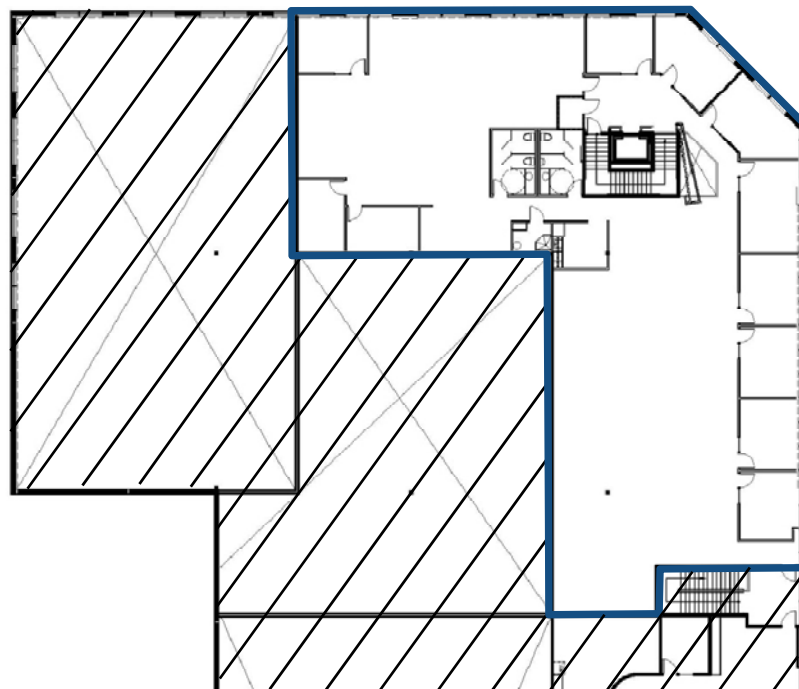

AVAILABLE SPACE

- Suite 100 – 5,898 RSF (4,047 RSF Office)
- Suite 201 – 9,201 RSF (100% Office)
- Suite 202 – 8,253 RSF (100% Office)
- Suites 102/202 – 17,303 RSF Total (75% Office/Tech)

Suites can combine for up to 32,402 SF Total (6,245 SF Warehouse; 26,157 SF Office)

SITE PLAN

HIGHLANDS CAMPUSTECH CENTRE ♦ BLDG B

21312 30th Drive SE, Bothell, WA 98021

1st FLOOR

Suite 100
5,898 RSF
1,851 RSF
Warehouse
4,047 RSF
Office

Suite 102
9,050 RSF
4,394 RSF
Warehouse
4,656 RSF
Office

2nd FLOOR

Suite 202
8,253 RSF
All Office

See possible suite combinations on page 2 of this flyer

HIGHLANDS CAMPUSTECH CENTRE ♦ BLDG B

21312 30th Drive SE, Bothell, WA 98021

2nd FLOOR

Suite 202
8,253 RSF
All Office