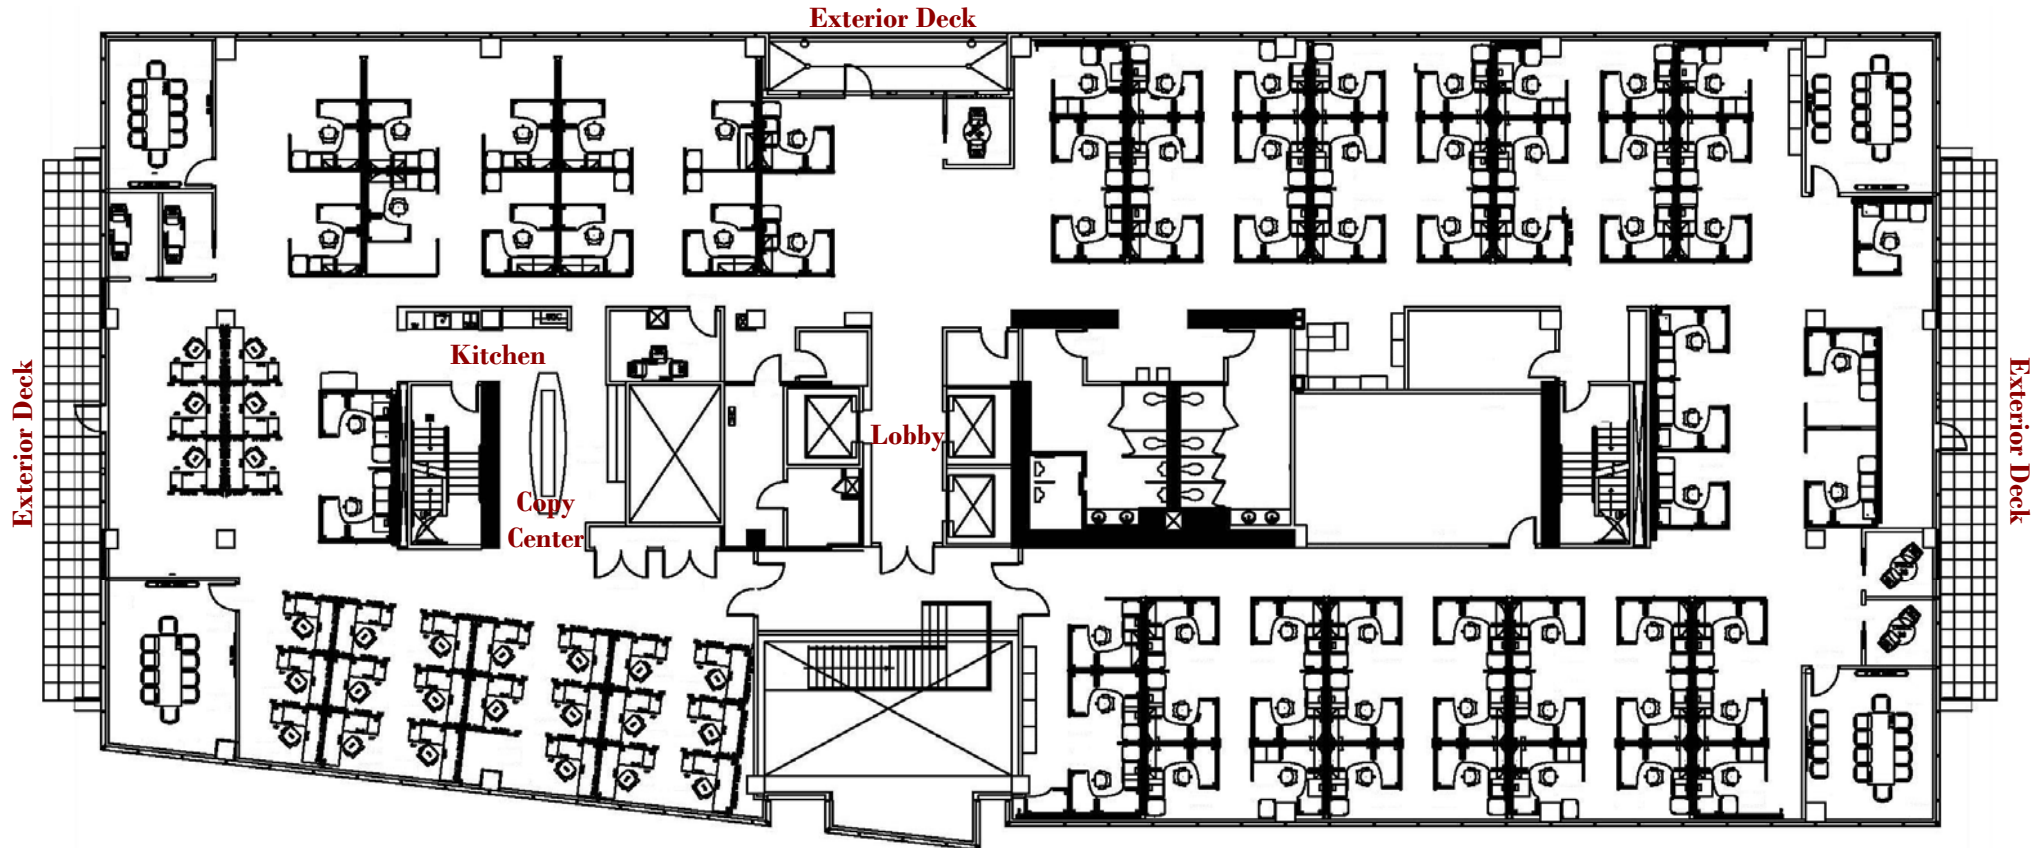

Sterling Plaza II

3545 Factoria Blvd. SE
Bellevue, WA

5th Floor

18,112 RSF, divisible to 10,000 RSF

Available immediately

- Approximately 94 cubicles
- Four (4) conference rooms
- Private telephone rooms
- Kitchen
- Copy Center
- IT/Server Rooms
- Three (3) exterior decks
- Internal stairwell to Floor 4