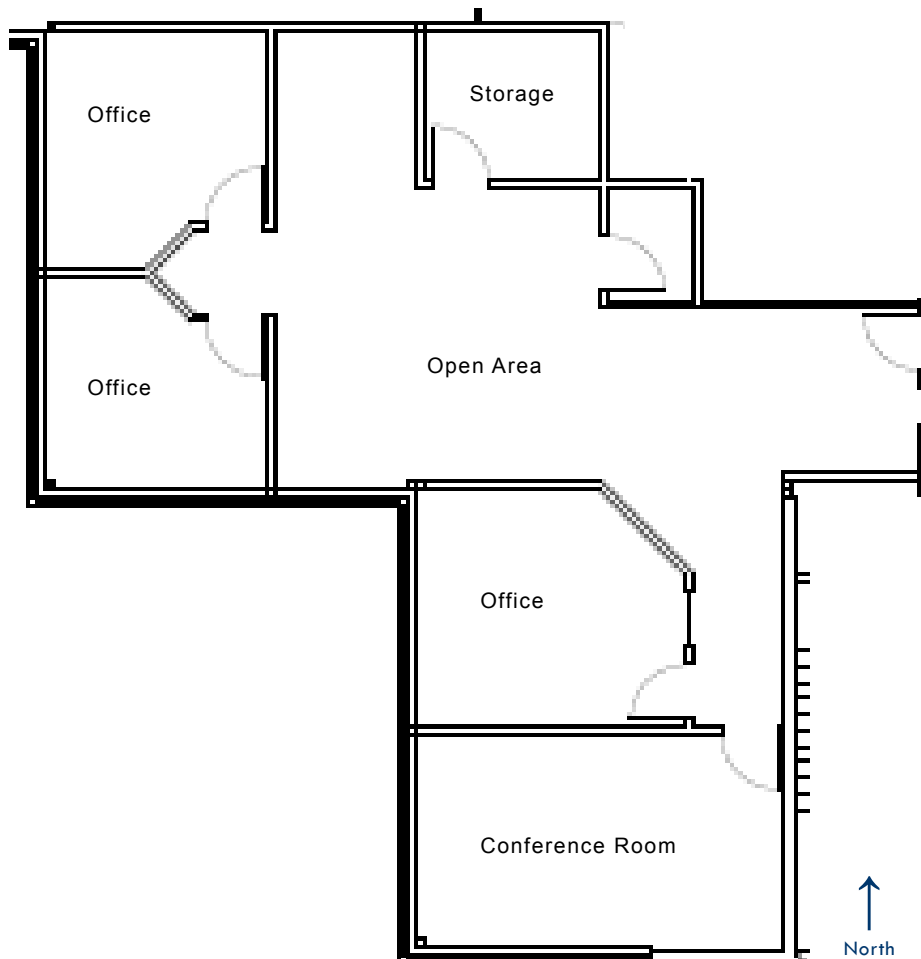

South Seattle Business Park

4634 - 4636 E Marginal Way South . Seattle . Washington . 98134

1,769 RSF
Suite 103

- Three private offices
- Conference room
- Reception area
- Storage room
- Work area

Building C | Floor 1