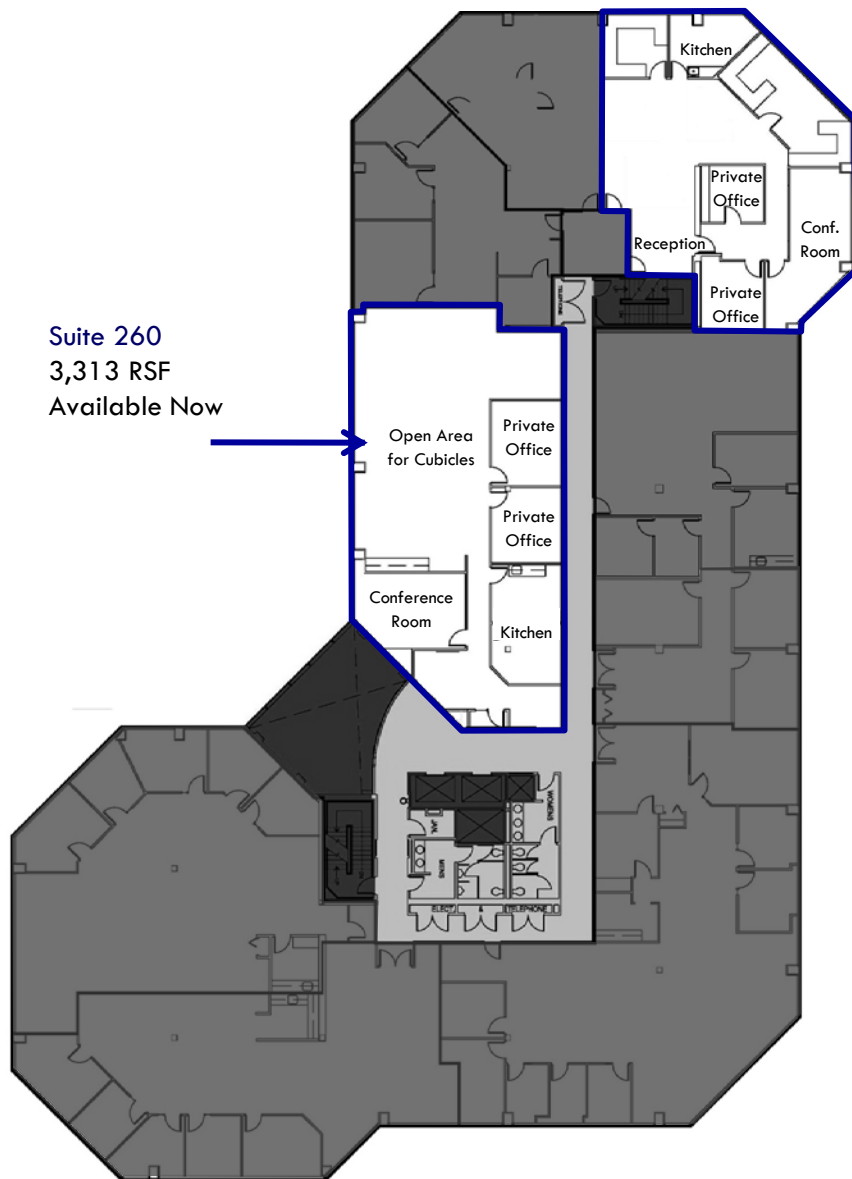

Lincoln Executive Center

BUILDING I: 3380 146TH PLACE SE | BUILDING II: 14432 SE EASTGATE WAY | BUILDING III: 3245 146TH PLACE SE | BUILDING A: 3290 146TH PLACE SE | BUILDING B: 3310 146TH PLACE SE
BELLEVUE, WASHINGTON 98007

Suite 260
3,313 RSF
Available Now

Suite 200
2,777 RSF
Available Now

Building III – Floor 2

- ▶ Suite 200 – 2,777 RSF
Available Now
- ▶ Suite 260 – 3,313 RSF
Available Now

LEASING INFORMATION

Paul Sweeney
sweeney@broderickgroup.com
425-646-5225