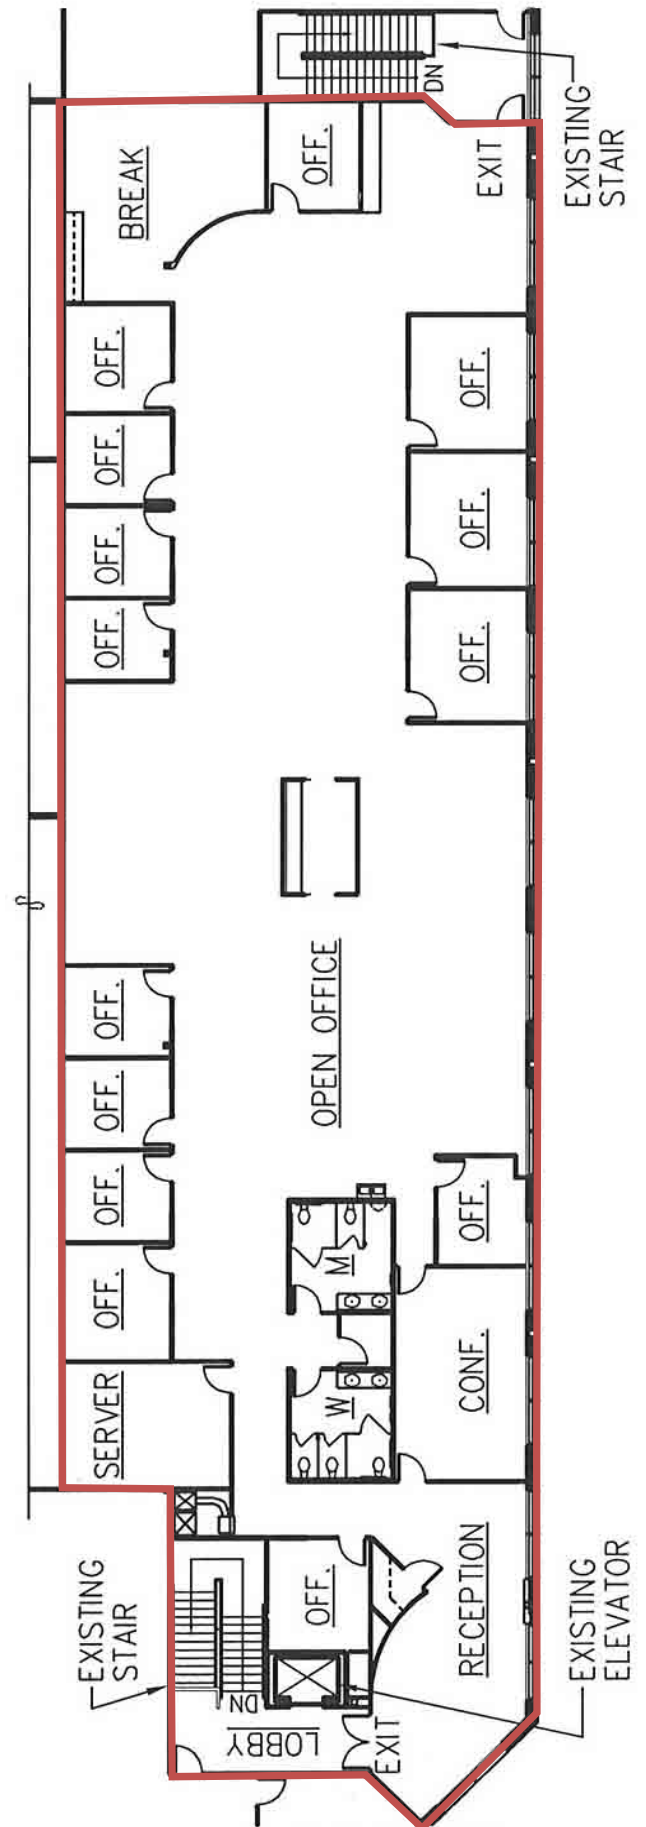

HIGHLANDS CAMPUSTECH CENTRE ♦ BLDG B

21312 30th Drive SE, Bothell, WA 98021

2nd FLOOR

Suite 201
9,201 RSF
All Office

See possible suite combinations on page 2 of this flyer