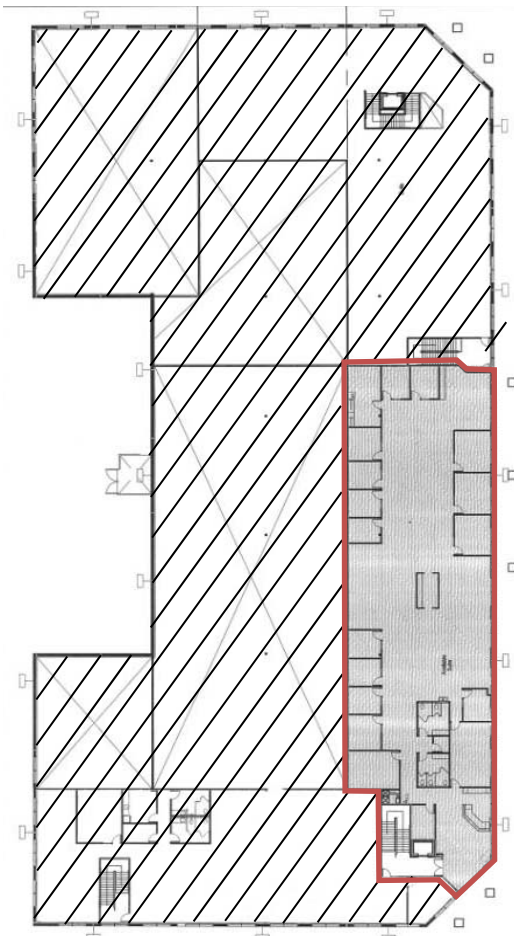

HIGHLANDS CAMPUSTECH CENTRE ♦ BLDG B

21312 30th Drive SE, Bothell, WA 98021

2nd FLOOR

Suite 201
9,201 RSF
All Office

See possible suite combinations on page 2 of this flyer