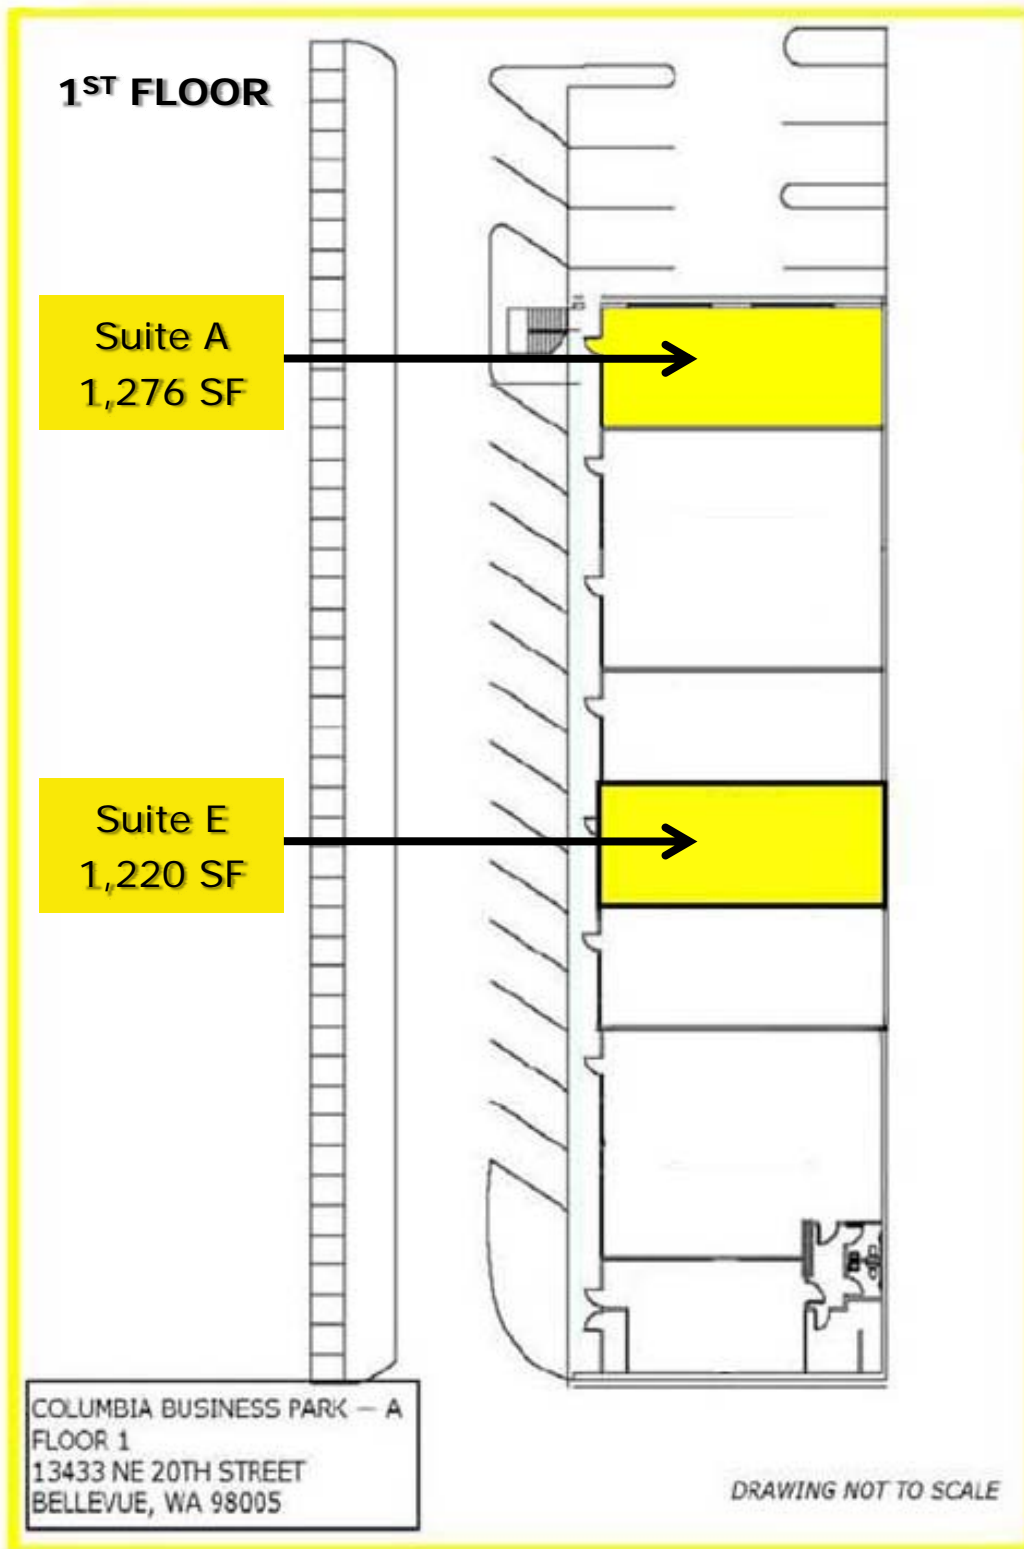

COLUMBIA BUSINESS PARK

Retail For Lease | 13433 NE 20th Street | Bellevue, Washington 98004

BRODERICK
• GROUP •

Joe Razore
425.646.5243
razore@broderickgroup.com

Chris Langer
425.646.5228
langer@broderickgroup.com