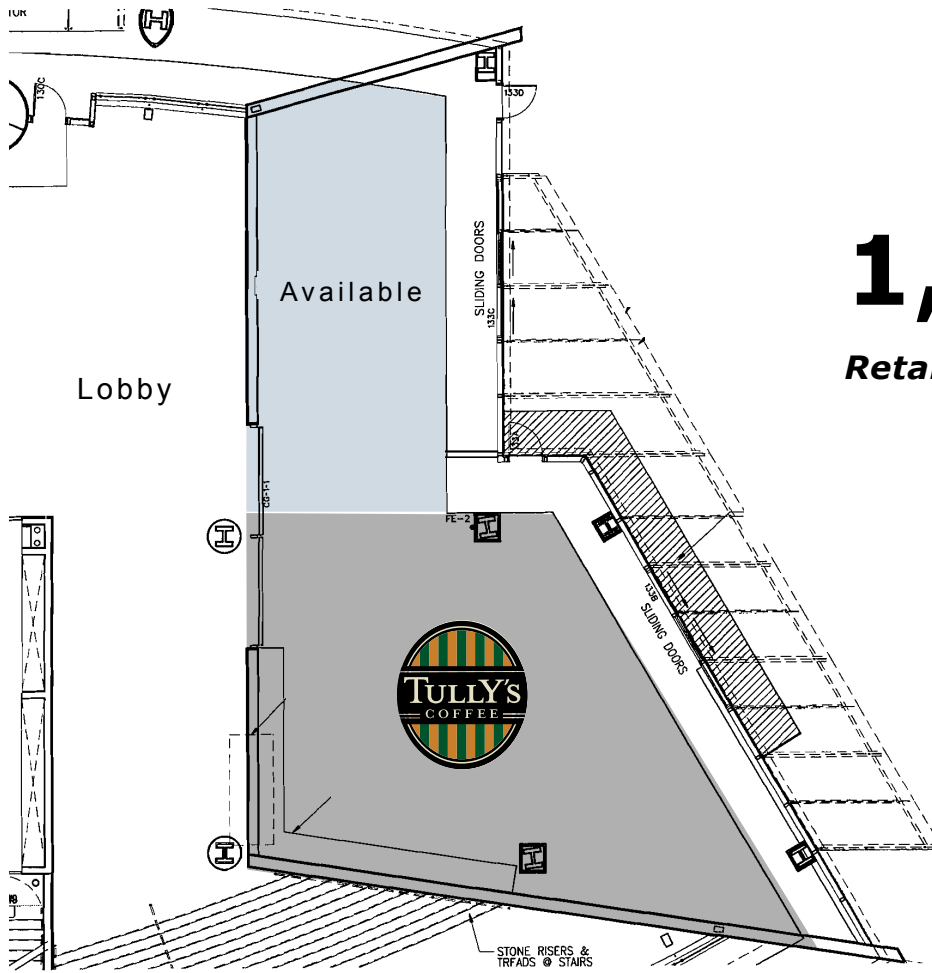

CITY CENTER PLAZA

1,004 RSF

Retail Space Available

RETAIL SPACE FEATURES

- First floor, lobby, and plaza exposure
- Outdoor patio seating
- Shell and Core complete, ready for tenant improvements
- Existing retail tenants include El Gaucho Steakhouse and Tully's Coffee

City Center Plaza, lobby rendering