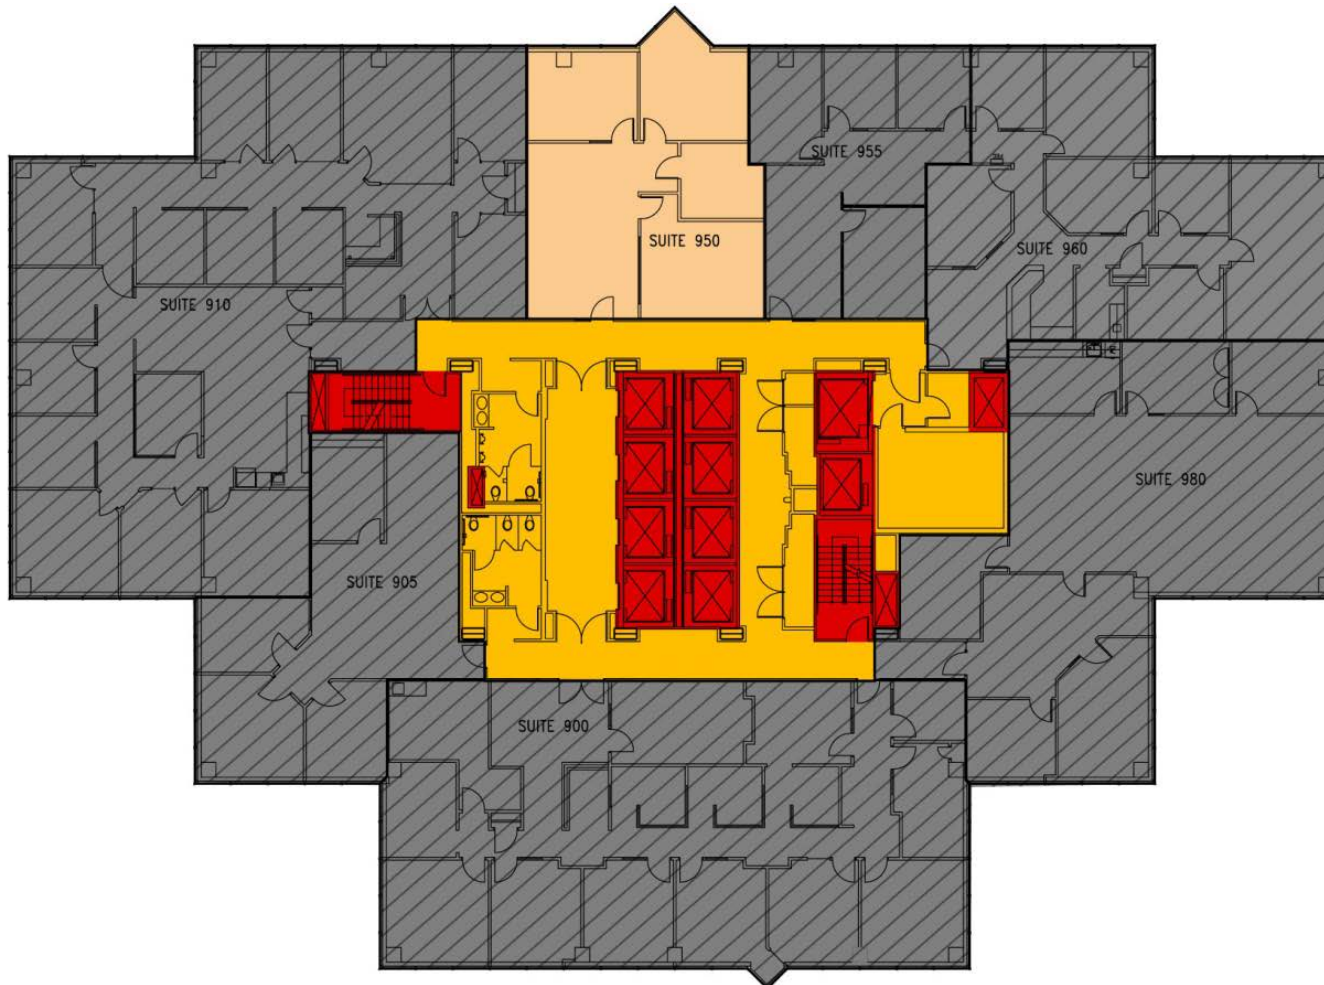

City Center Bellevue

500 108TH AVENUE NE, BELLEVUE, WASHINGTON 98004

Floor 9 / Suite 950

- ▶ 1,509 rsf
- ▶ Available Now
- ▶ Two private offices on glass-line.
- ▶ Western Views!

LEASING INFORMATION

John Black
black@broderickgroup.com
425-646-5234