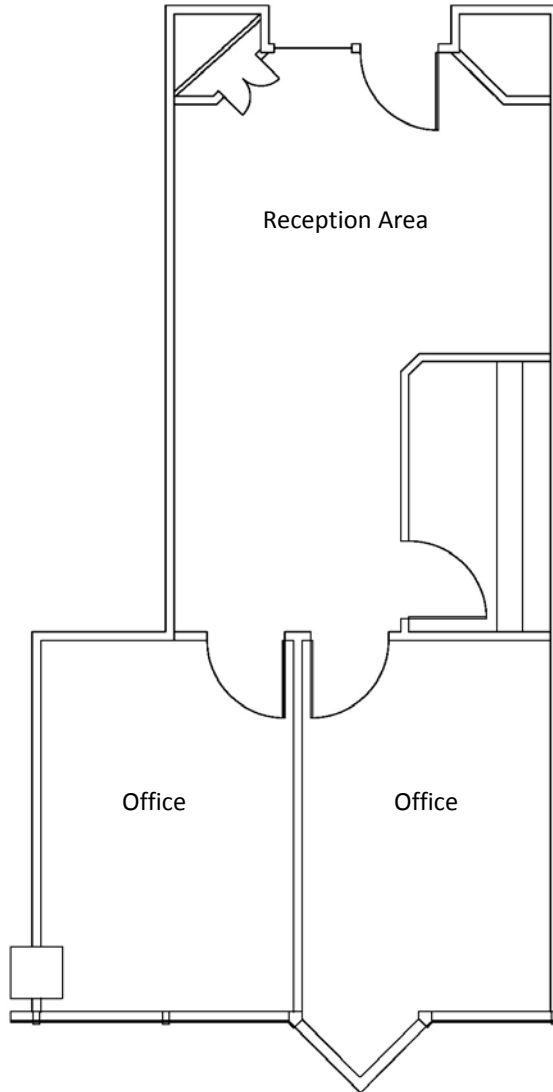

City Center Bellevue

500 108TH AVENUE NE, BELLEVUE, WASHINGTON 98004

Floor 10 / Suite 1090

- ▶ 846 rsf
- ▶ Available Now!
- ▶ Lobby Exposure
- ▶ Open reception area

LEASING INFORMATION

John Black
black@broderickgroup.com
425-646-5234