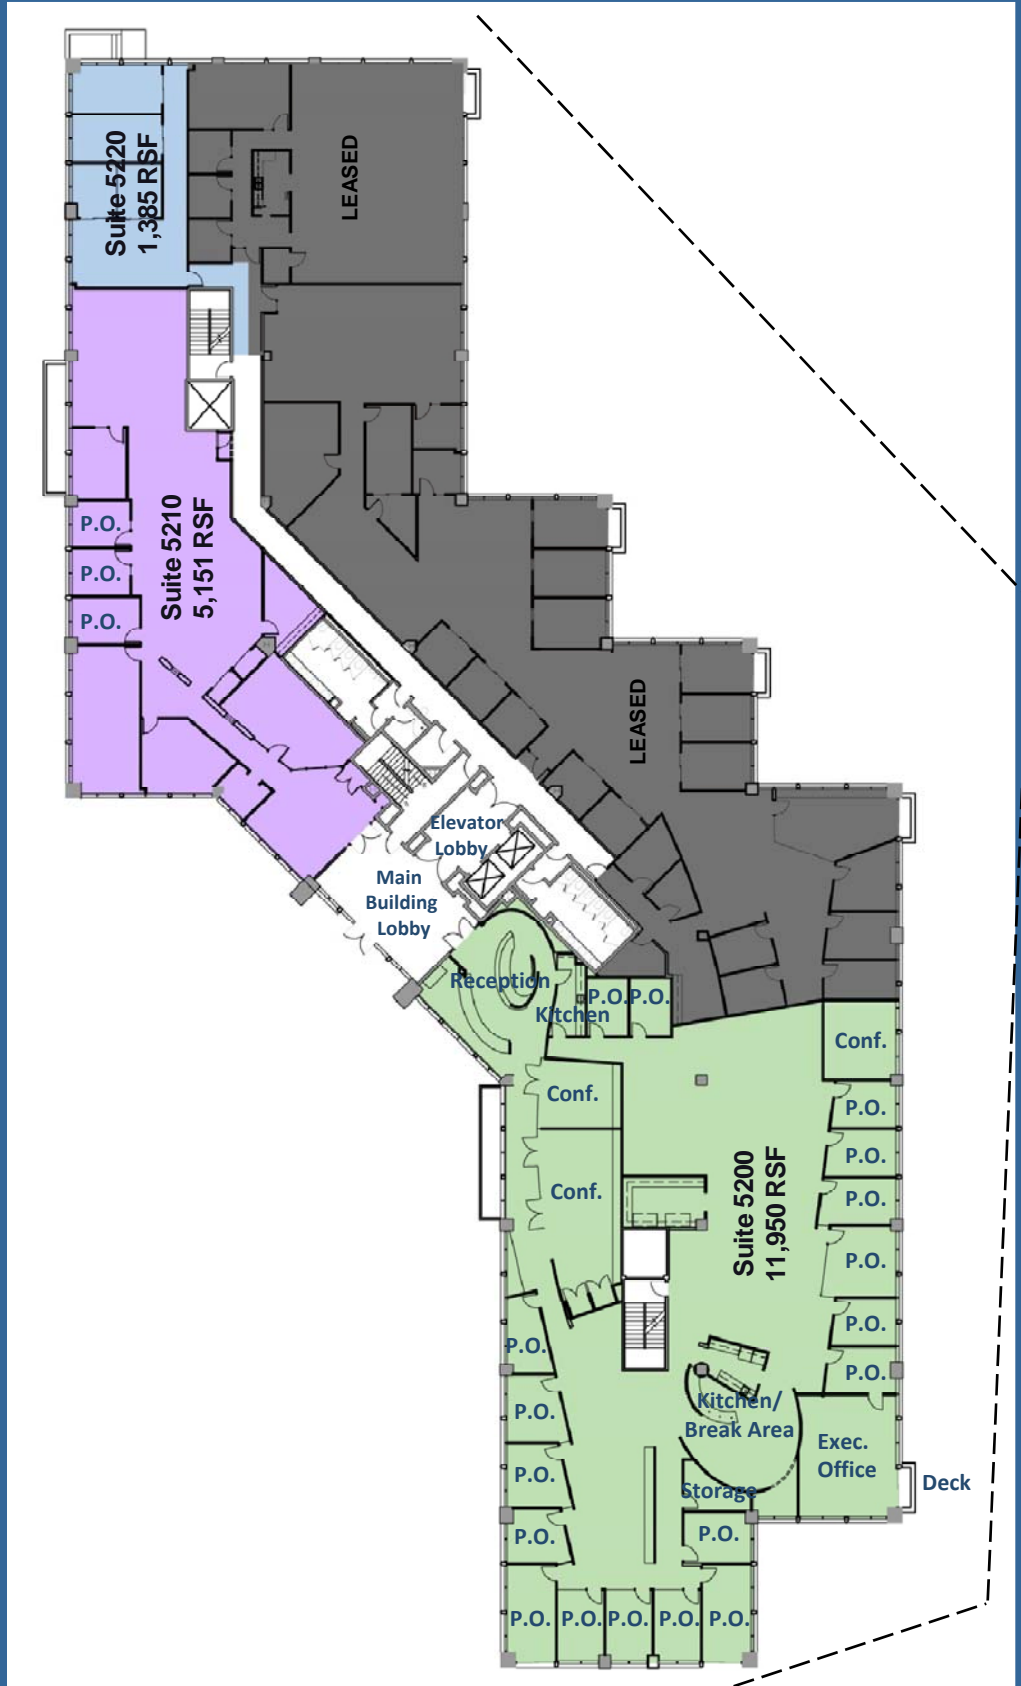

Main building lobby

Wood-finished elevator lobby & main building entrance

Private offices with Lake Washington views

Large wood-grain reception desk w/ direct exposure to main lobby

Large open space for cubicles surrounded by western facing conference room & private offices

Conference room overlooking private marina on Lake Washington

5000 Building - Floor 2

Suite 5200 - 11,950 RSF

Suite 5210 - 6,536 RSF (Divisible to 1,385 RSF)

Views of Lake Washington

5000 Building - Floor 2

Suite 5200 - 11,950 RSF

Proposed Layout

Main building lobby

Wood-finished elevator lobby & main building entrance

Private offices with Lake Washington views

Large wood-grain reception desk w/ direct exposure to main lobby

Large open space for cubicles surrounded by western facing conference room & private offices

Conference room overlooking private marina on Lake Washington

Views of Lake Washington