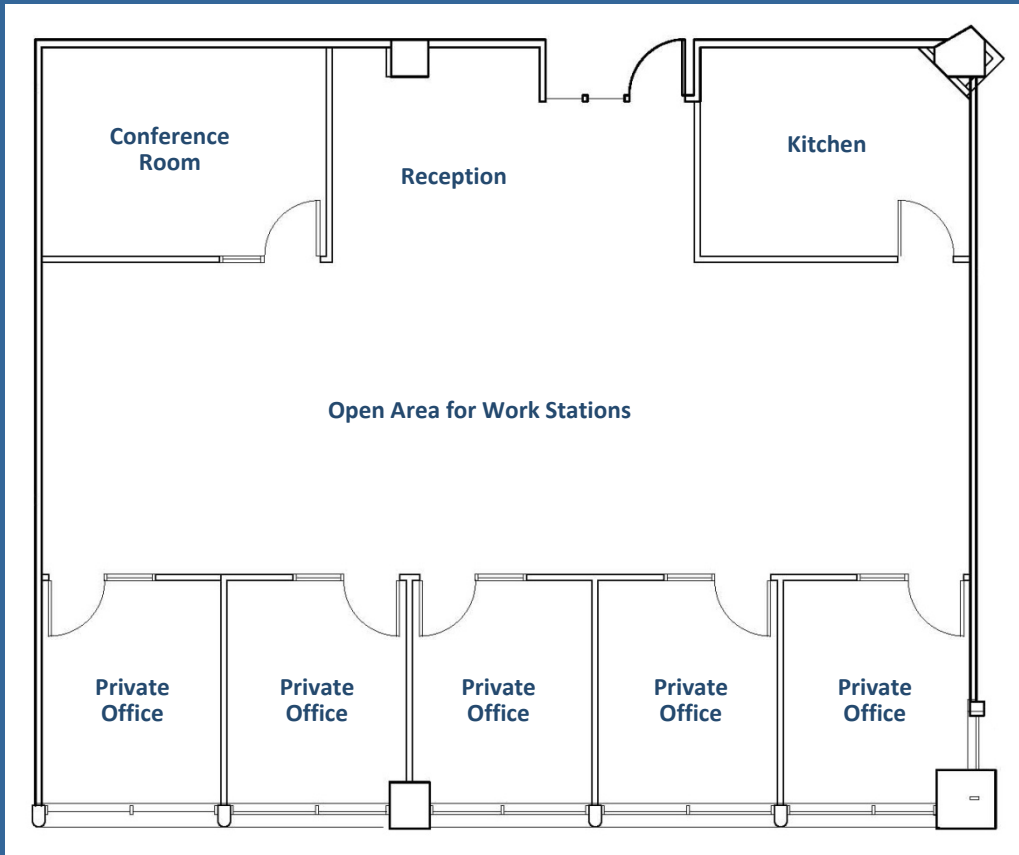

# 5000 Building - Floor 3

Suite 5325 - 2,484 RSF

Proposed Layout

Magnificent view of Lake Washington and Olympic Mountains

Views of Lake Washington