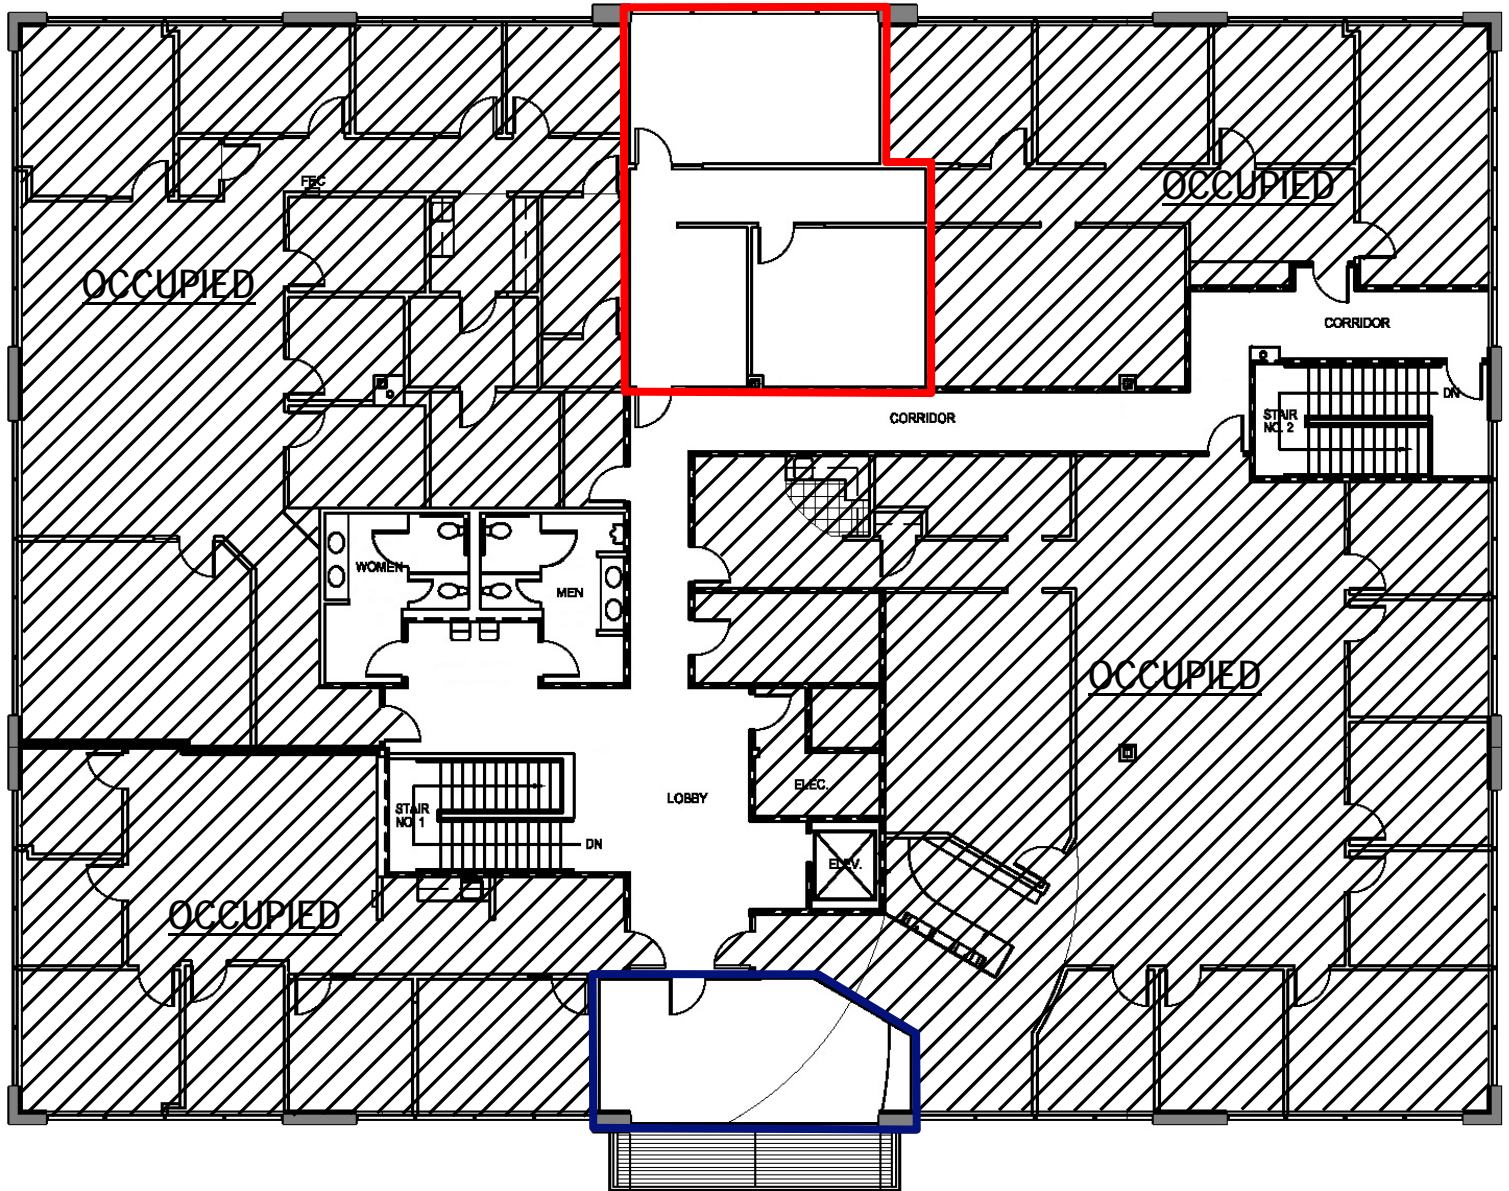

Mercer Island Office Space

9655 SE 36th Street • Mercer Island, WA

Suite 212
921 RSF

Suite 202
356 RSF

MATT SCHRECK
425.646.5232
schreck@broderickgroup.com

GRANT YERKE
425.646.5264
yerke@broderickgroup.com