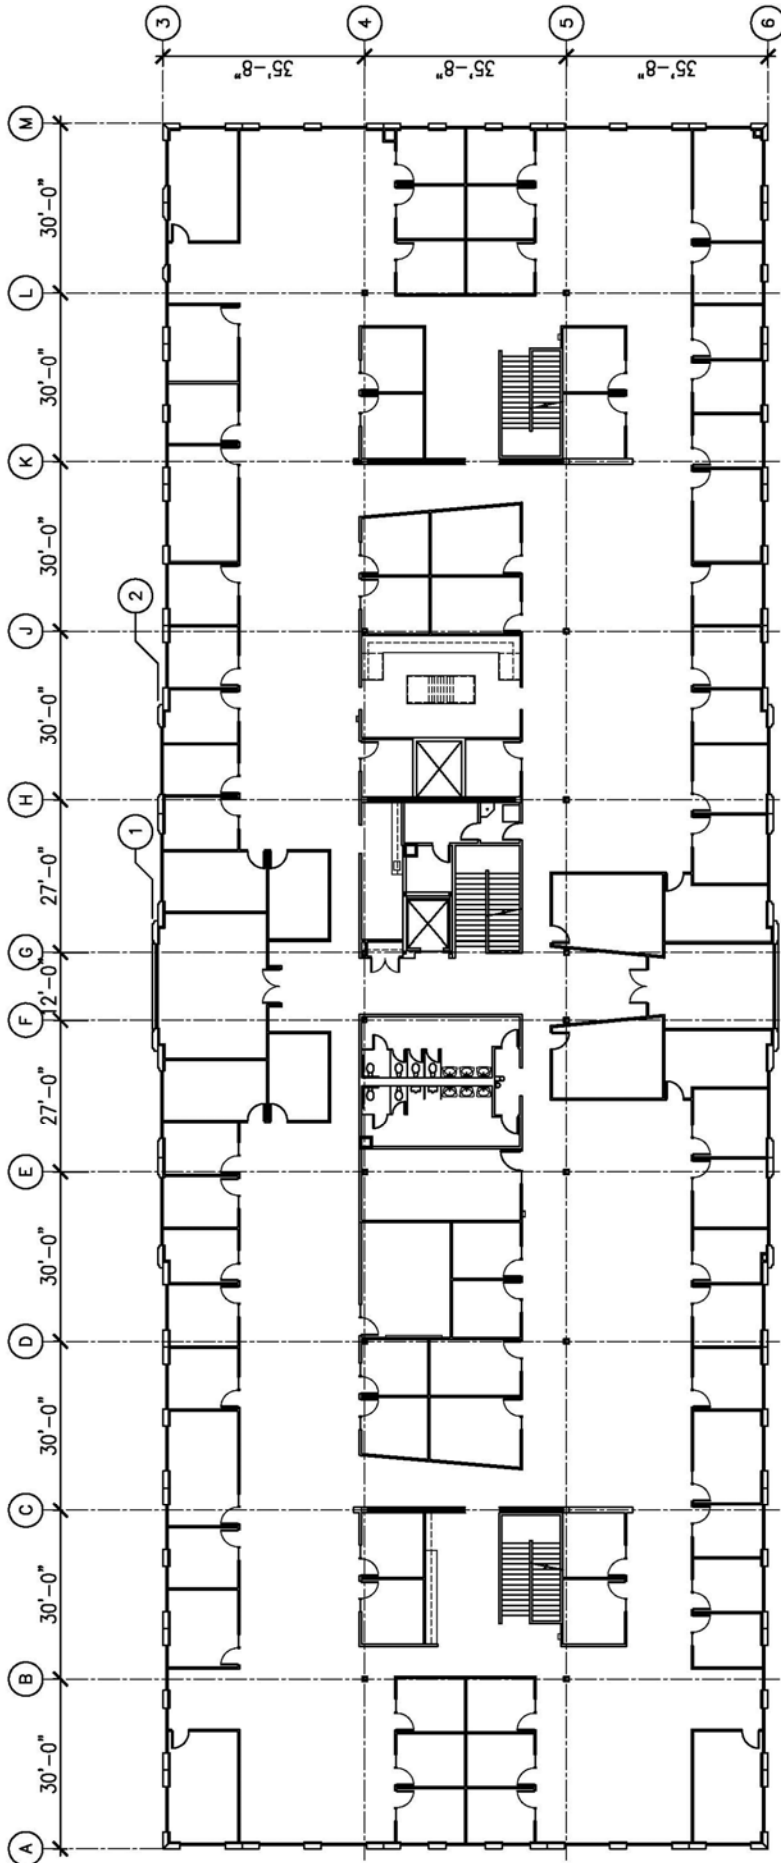

3855 MONTE VILLA PARKWAY BUILDING

3855 Monte Villa Parkway, Bothell, WA

1ST FLOOR PLAN

1st Floor

3855 MONTE VILLA PARKWAY
BOTHELL, WA

3855 MONTE VILLA PARKWAY BUILDING

3855 Monte Villa Parkway, Bothell, WA

2ND FLOOR PLAN