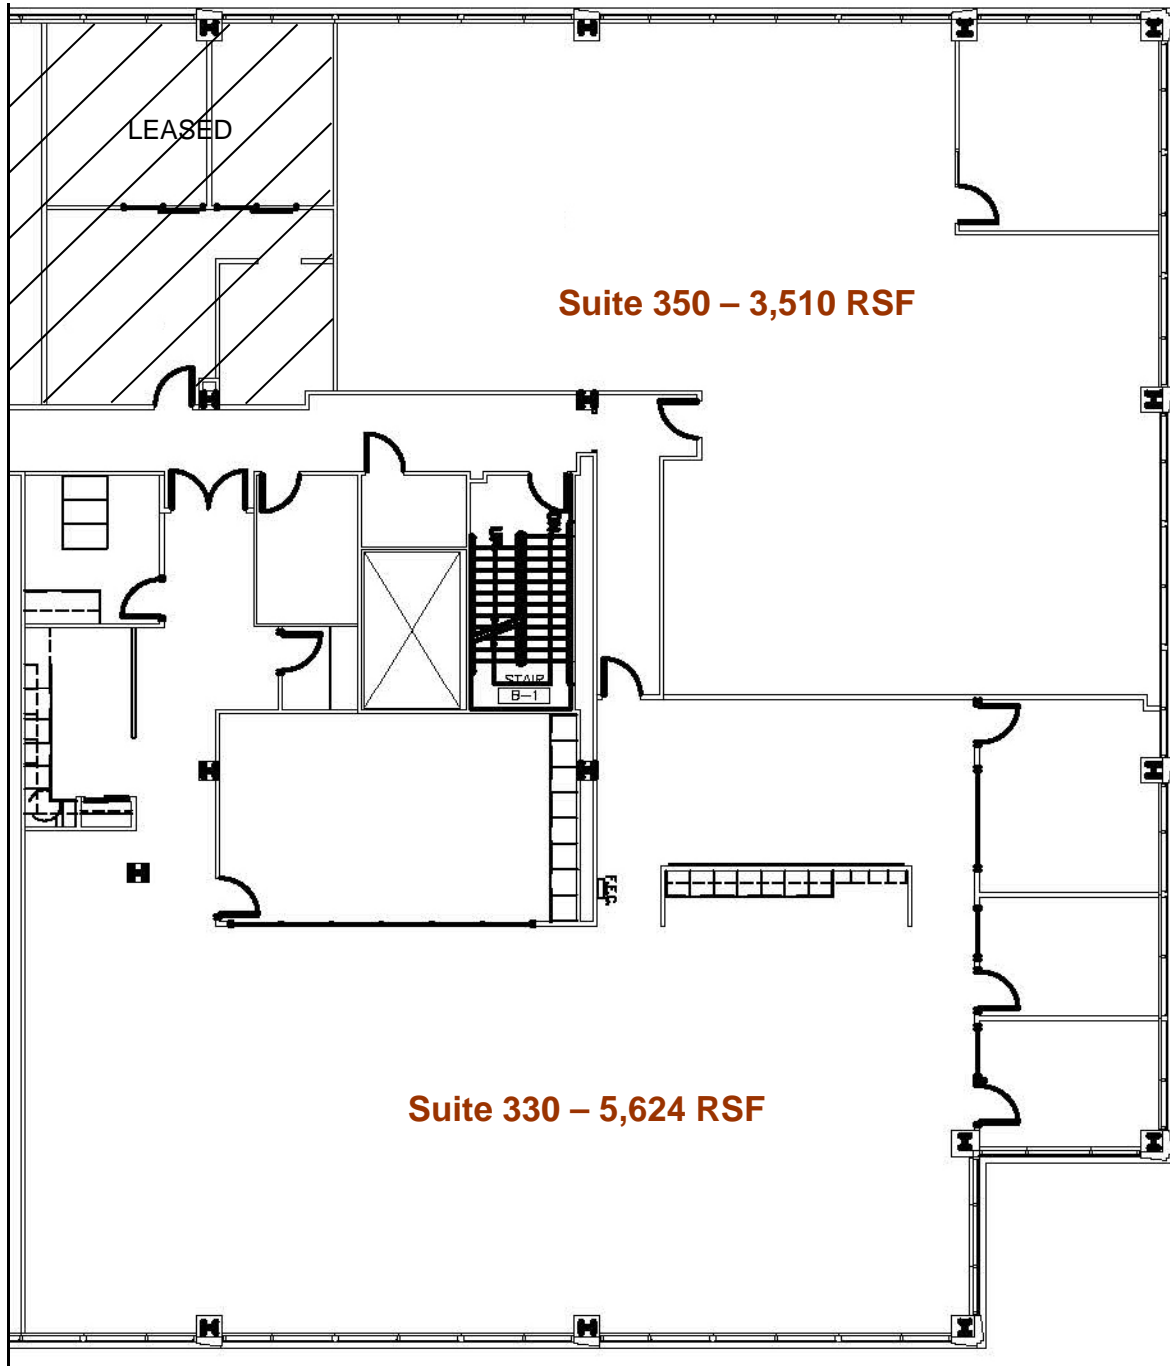

As-Built Space Plan

**Contiguous
For
9,134 RSF**

Proposed Multi-Tenant
Space Plan

Suite 350 – 3,510 RSF ↓

Contiguous
For
9,134 RSF

↑ Suite 330 – 5,624 RSF