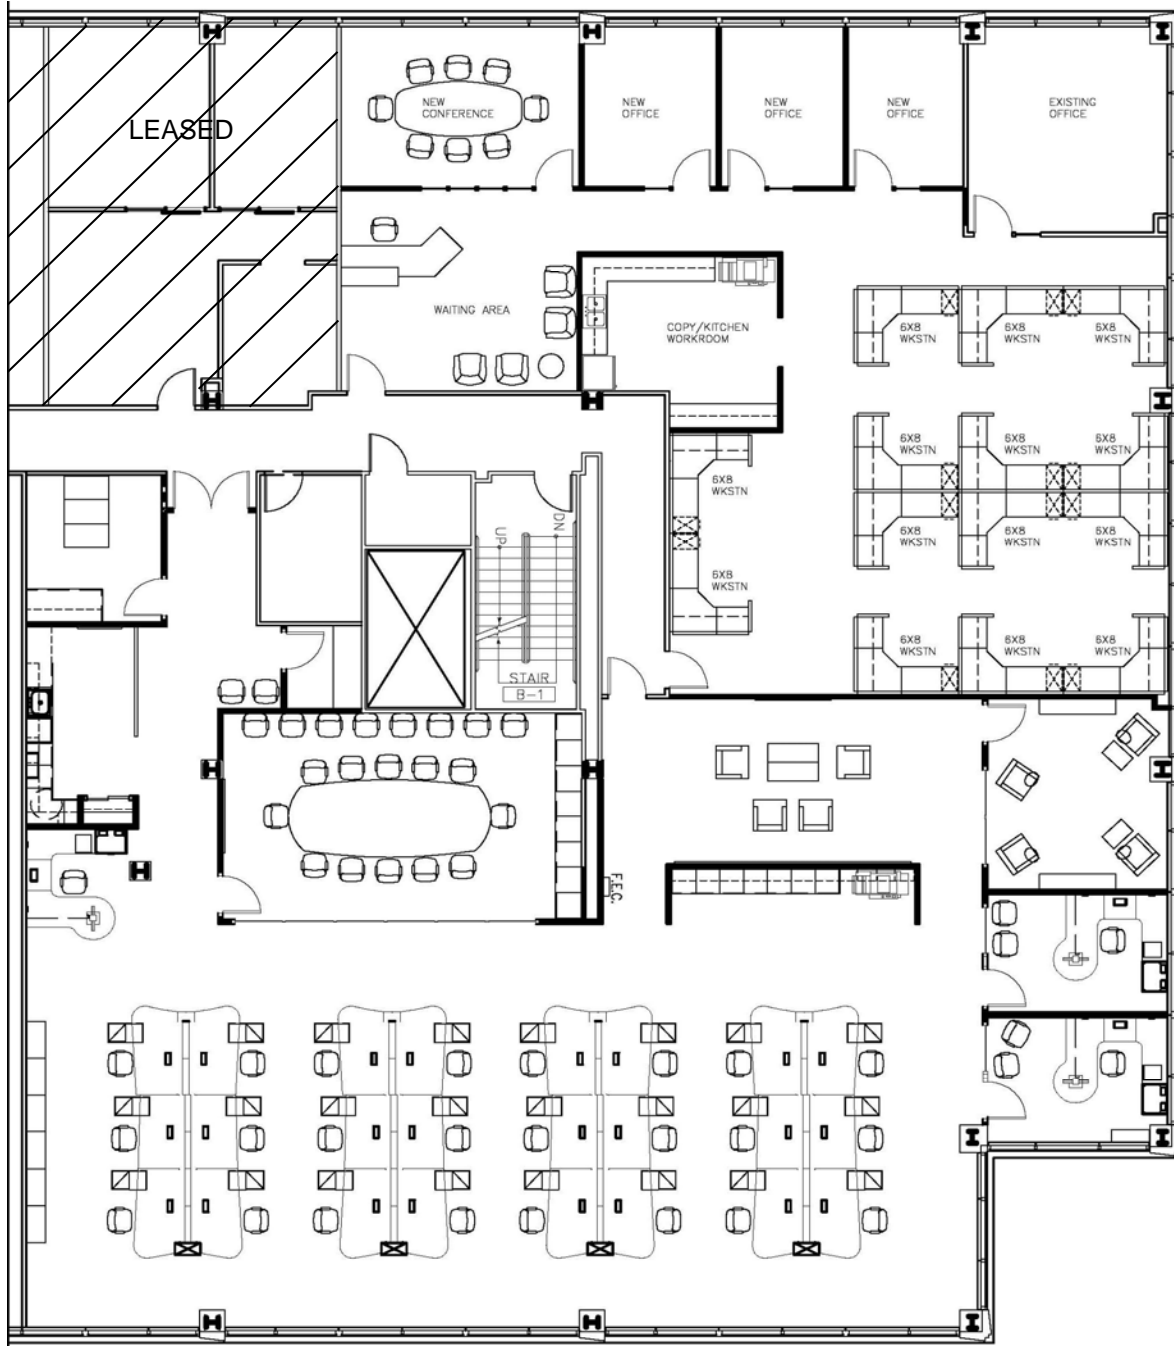

As-Built Space Plan

**Contiguous
For
9,134 RSF**

Proposed Multi-Tenant
Space Plan

Suite 350 – 3,510 RSF ↓

Contiguous
For
9,134 RSF

↑ Suite 330 – 5,624 RSF